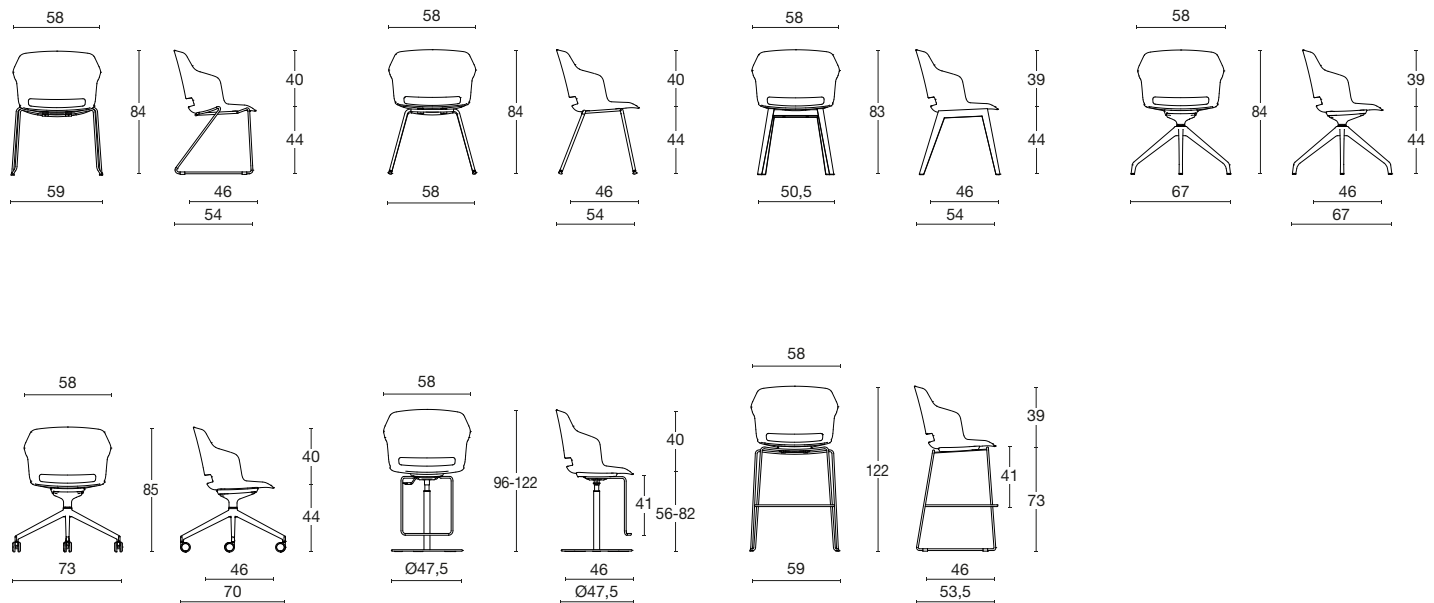

Wolin 7050.22

CLOP

DorigoDesign / 2018

Jet 9804 / White

CLOP

DorigoDesign / 2018

UNI EN 1335 TIPO B / 1 LIVELLO DELLA UNI EN 16139 / CAM / Warranty: 5 YEARS

Visitor / stool

An armchair with an innovative design and clean lines, the polypropylene shell is available in different colours. It can be completely upholstered, or fitted with just a seat cushion. The range includes the fixed version on a black, white or chromed four-legged or sled frame, or on 4 legs in ashwood. The swivel version comes: on pyramid base in a choice of base finishes; black or white polypropylene; or in black, white or polished aluminum on castors. It is also available in a stool version for breakout areas, with a fixed chromed base, or a round base with gas lift. The family also includes the version with mechanism (see task seating section), or on beam, or with writing tablet (see contract section).