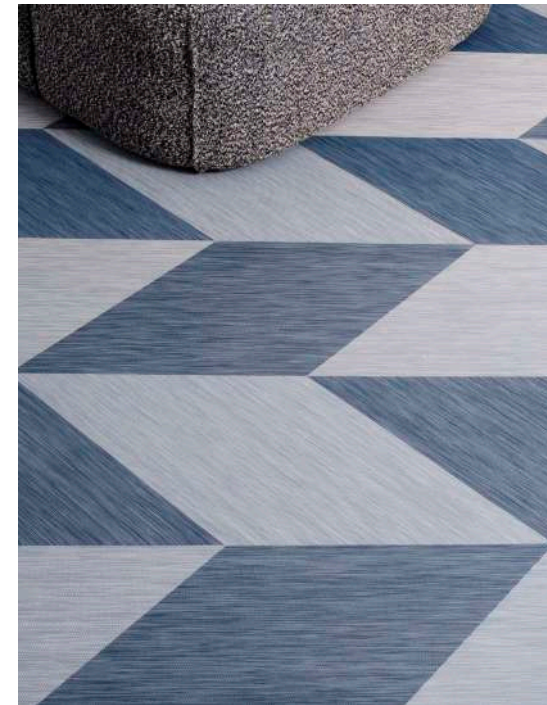

A call to calm and serenity. Fresh and deep tones that evoke a feeling of peace and tranquility, relaxing the mind with a touch of elegance and distinction to the space. A tribute to the sea, that gives us so much.