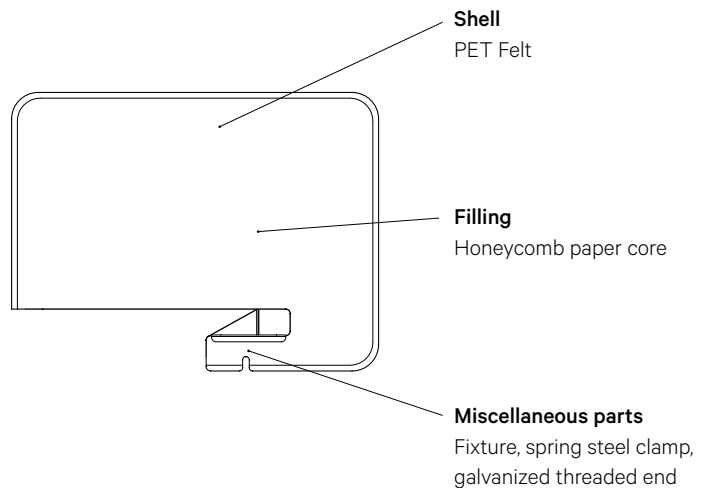

Product overview

Sustainability goals at De Vorm

We strive to do more with less when creating a comfortable living and working environment. To fulfil this purpose, we are constantly looking for sustainable materials, local suppliers and partners sharing the same values. Ensuring that our products are recycled, durable and recyclable after a long lifespan.

PET Felt technology

PET Felt is made from recycled PET bottles. Cut into smaller flakes, plastic is turned into thin fibres that are intertwined together to form a layer of felt. Further, it is pressed into the shape of a final product with the heat. As a result, PET Felt material is soft to touch and sturdy enough to be used for chair shells and room dividers. PET Felt is UV-stabilised and offers sound-dampening properties due to its open-cellular structure.

Warranty terms

You can find the general warranty terms at:

www.devorm.nl/information-bank/corporate-information/warranty-terms

Care & Maintenance

For Care & Maintenance manual, please, visit our Information Bank:

www.devorm.nl/information-bank/care-n-maintenance