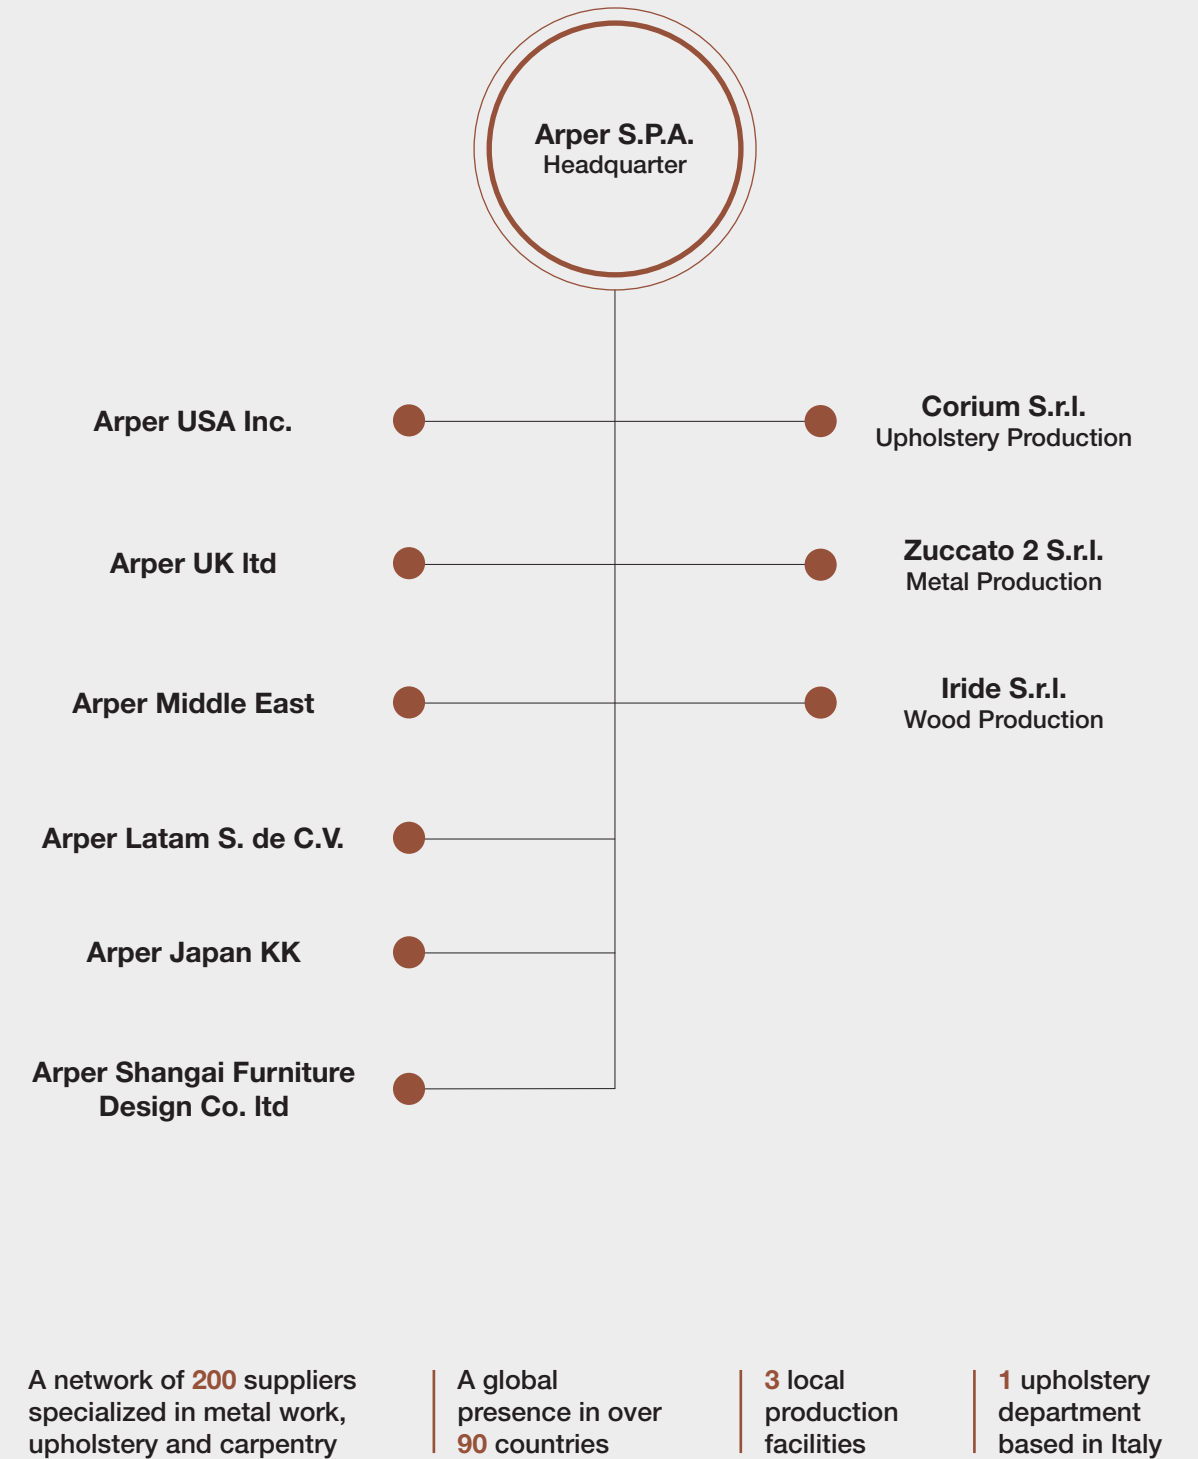

Structure

Arper capabilities:

- Three local production facilities, based in Italy (Treviso), US (High Point, North Carolina), and Japan allow us to ensure prompt delivery and assistance
- A global organization including 12 showrooms, 6 subsidiaries, 4 branches, 2 meeting hubs and a network of representatives guarantee a presence in over 90 countries
- Long-term partnerships with over 200 suppliers with unique expertise enable us to provide a full range of capabilities, from upholstery to metal work to carpentry
- Our product development team and sampling facilities are committed to research the latest innovations to be applied to our products

Structure

ARPER GLOBAL PRESENCE:

An extensive network of dealers across 90 countries.
89% of our 2019 turnover came from export.

A TRADITION OF CRAFT AN EYE ON DESIGN

1989

Arper is established by the Feltrin family