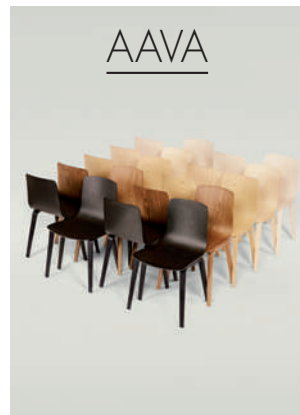

CHAIRS

SOFAS

TABLES

Arper

Outdoor