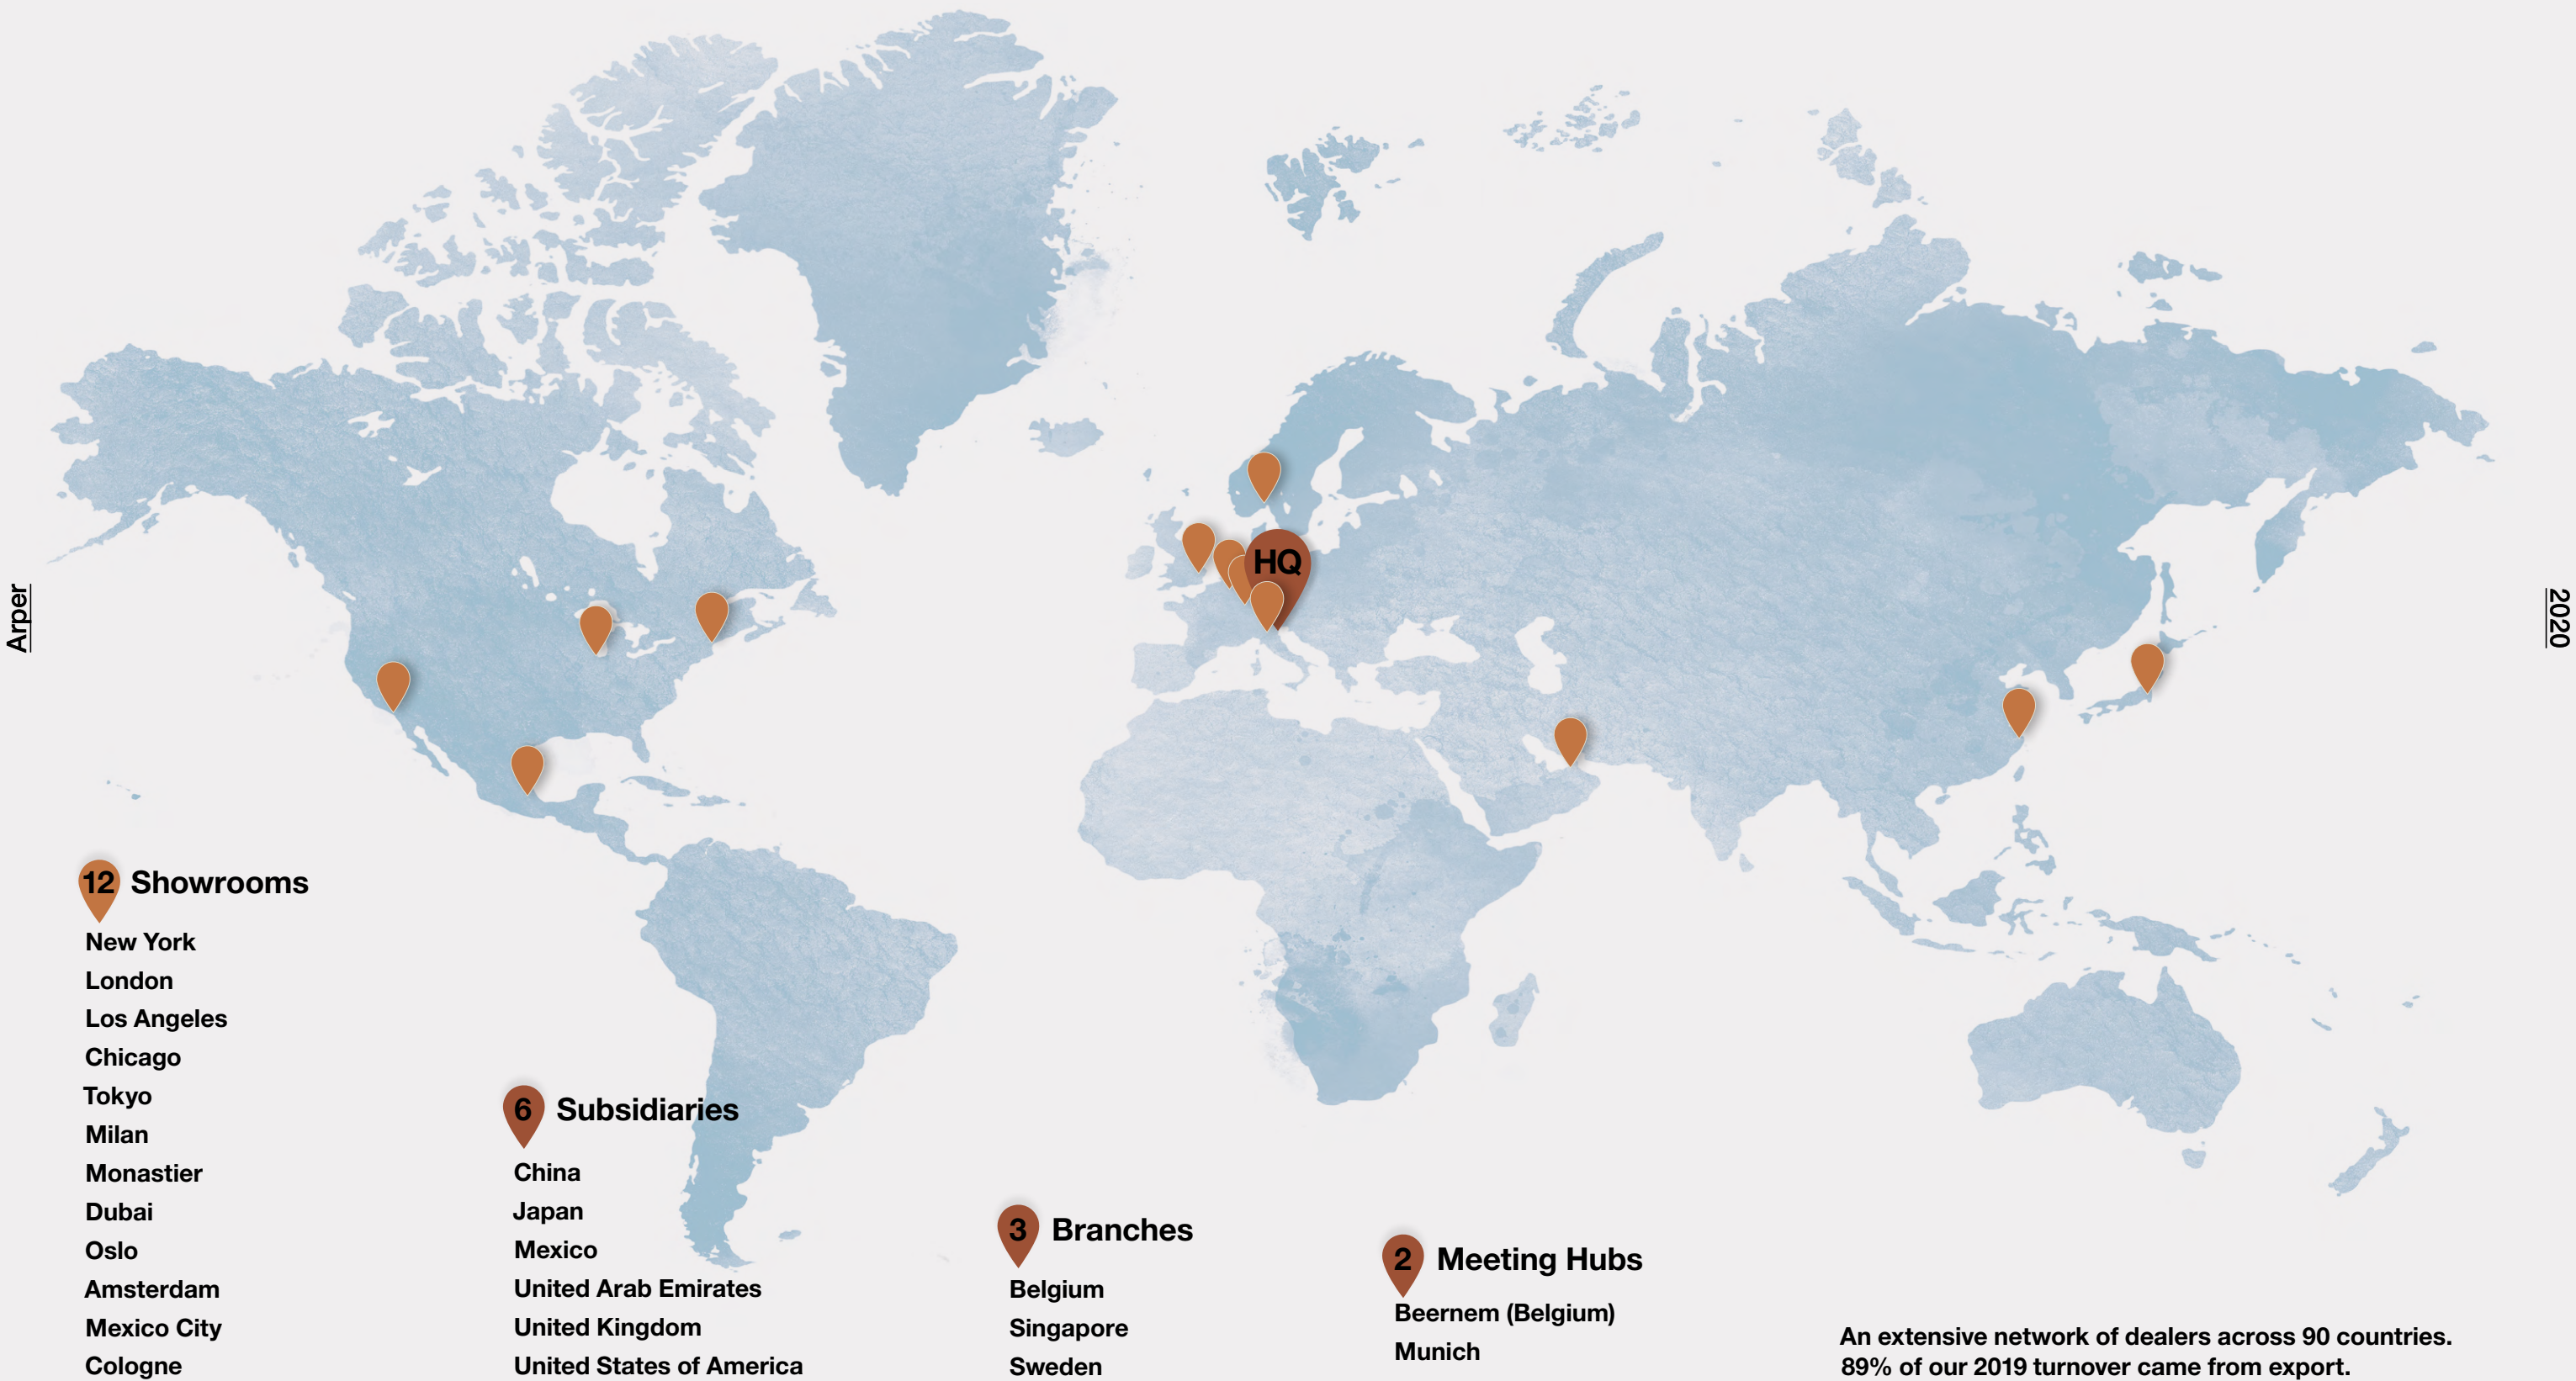

Structure

Arper capabilities:

- Three local production facilities, based in Italy (Treviso), US (High Point, North Carolina), and Japan allow us to ensure prompt delivery and assistance
- A global organization including 12 showrooms, 6 subsidiaries, 4 branches, 2 meeting hubs and a network of representatives guarantee a presence in over 90 countries
- Long-term partnerships with over 200 suppliers with unique expertise enable us to provide a full range of capabilities, from upholstery to metal work to carpentry
- Our product development team and sampling facilities are committed to research the latest innovations to be applied to our products

Structure

ARPER GLOBAL PRESENCE:

An extensive network of dealers across 90 countries.
89% of our 2019 turnover came from export.

A TRADITION OF CRAFT AN EYE ON DESIGN

1989

Arper is established by the Feltrin family