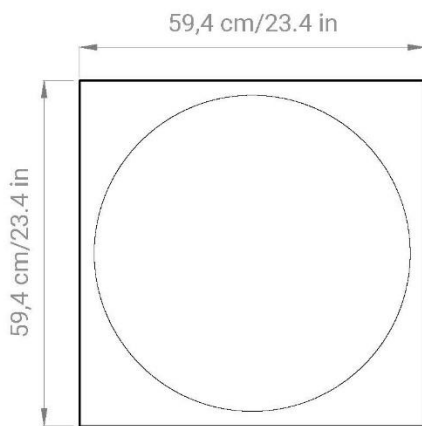

side

section

DIMENSIONS:

- L 59,4 x H 59,4 x THK 8 cm
- L 23.4 x H 23.4 x THK 3.15 in

NOTE: *Panels may have differences in thickness due to the type of material*

WEIGHT:

- 3 kg/m²
- 0.62 lb /ft²

COMPOSITION: