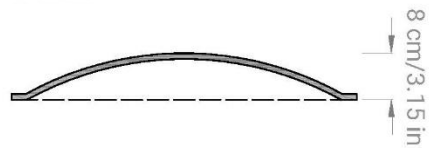

ECOround
Soundabsorbing Wall Panel

asset
space becomes place

NAME:

ECOround EMPTY

DESCRIPTION:

Thermobonded sound-absorbing monomateric panel

APPLICATION:

- Wall with velcro
- Ceiling with velcro
- False ceiling: Directly inside the false ceiling structure

side

section

DIMENSIONS:

- L 59,4 x H 59,4 x THK 8 cm
- L 23.4 x H 23.4 x THK 3.15 in

NOTE: *Panels may have differences in thickness due to the type of material*

WEIGHT:

- 3 kg/m²
- 0.62 lb /ft²

COMPOSITION: