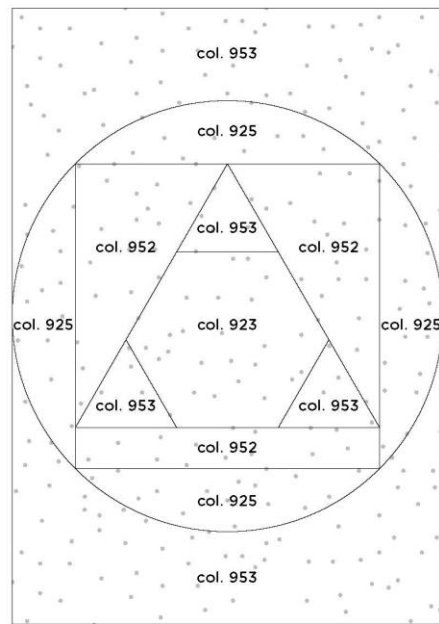

## DIMENSIONS:

- L/H 154 x L/H 140 cm x THK 4,5 mm
- L/H 60.2 x L/H 55.1 x THK 0.18 in

## DIMENSIONS:

- L/H 167,7 x L/H 156,7 cm x THK 4,5 mm
- L/H 62 x L/H 61.7 x THK 0.18 in

## WEIGHT:

- 1200 gr/mtl
- 0.80 lb/ft

\* MIMARI design by MIMARI STUDIO:

**DIMENSIONS:**

- L/H 310 x L/H 90 cm x THK 4,5 mm
- L/H 122 x L/H 35.4 x THK 0.18 in

**WEIGHT:**

- 1200 gr/mtl
- 0.80 lb/ft

\* **OVERLAPPING** design by PAOLO DELL'ELCE:

SET A

SET B

**DIMENSIONS:**

- L/H **200** x L/H **140** cm x THK **4,5** mm
- L/H **78.7** x L/H **55.1** x THK **0.18** in

**WEIGHT:**

- **1200** gr/mtl
- **0.80** lb/ft

\* PEPITE design by STUDIO ALGORITMO: