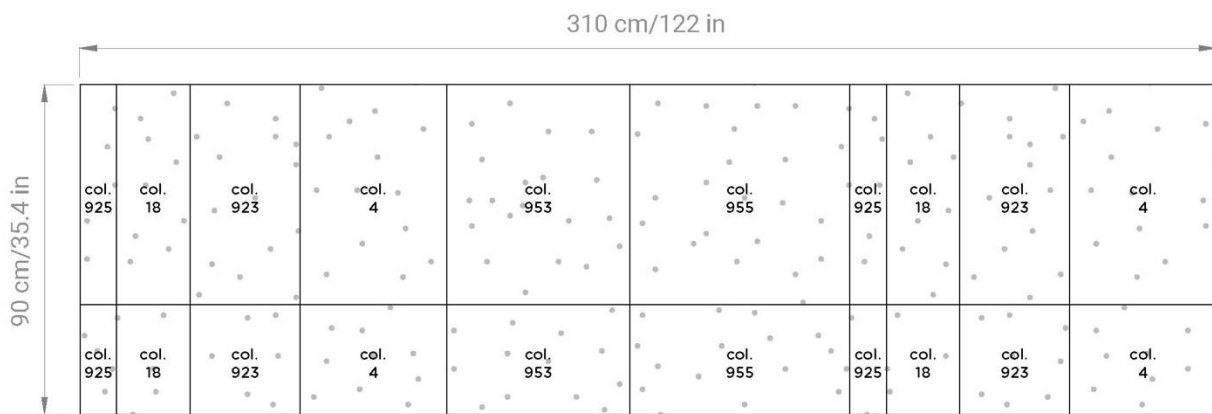

* MIMARI design by MIMARI STUDIO:

DIMENSIONS:

- L/H 310 x L/H 90 cm x THK 4,5 mm
- L/H 122 x L/H 35.4 x THK 0.18 in

WEIGHT:

- 1200 gr/mtl
- 0.80 lb/ft