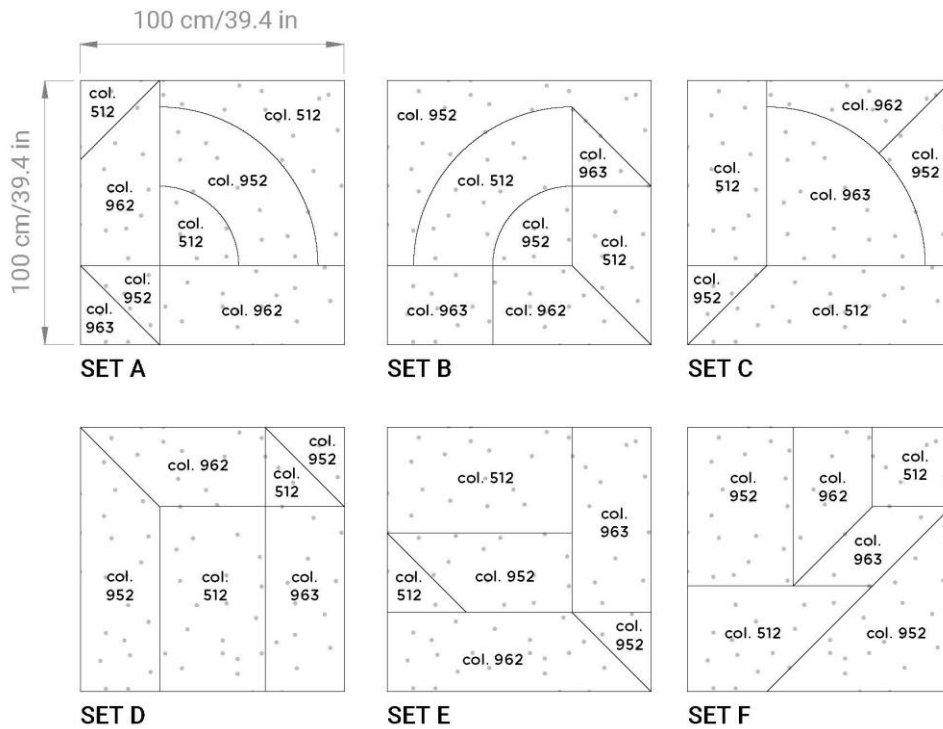

* **BLUEGRAM** design by GIO TIROTTO:

DIMENSIONS:

- L 100 x H 100 cm x THK 4,5 mm
- L 39.4 x H 39.4 x THK 0.18 in

WEIGHT:

- 1200 gr/mtl
- 0.80 lb/ft