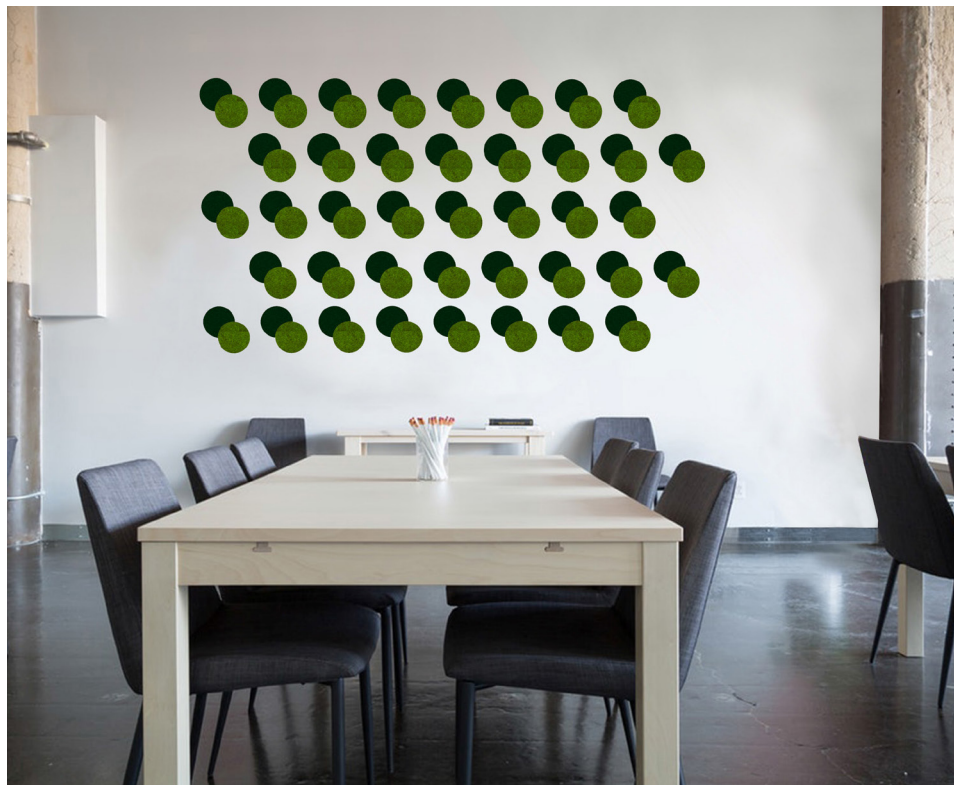

FIELTRO

TARTAN DESIGNED BY FEDERICO MANFREDINI

FELT SHAPE HEXAGON

Le forme di feltro hanno il retro biadesivizzato per essere facilmente applicate

Felt shapes have a self adhesive backing to be easily applied

FELT SHAPES ON WALLS

FELT SHAPE ARROW

FELT SHAPE TRIANGLE

FELT SHAPE LINE & HEXAGON

FELT SHAPE CURVE

FELT SHAPE HEXAGON

FELT SHAPE ROUND

FELT SHAPE CACTUS

I rotoli di feltro possono essere applicati a qualsiasi superficie, anche curva

Felt rolls can be applied to any surface, even curved

Les rouleaux de feutre peuvent être appliqués à chaque surface, aussi courbée