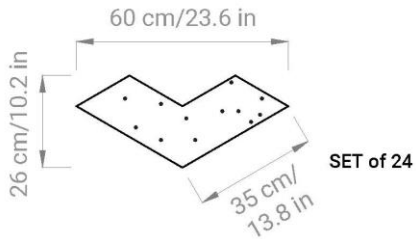

ARROW:

CUBE:

CURVE:

HEXAGON:

LINE: