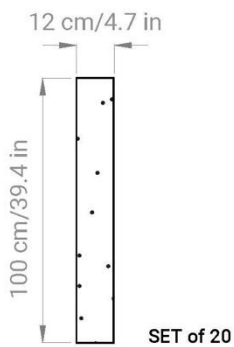

ARROW:

CUBE:

CURVE:

HEXAGON:

LINE:

ROUND:

SQUARE:

TRIANGLE:

DIMENSIONS:

- Arrow: L **60** x H **26** cm x THK **4,5** mm
L **23.6** x H **10.2** x THK **0.18** in
- Cube: L **35** | **52** x H **20** | **30** cm x THK **4,5** mm
L **13.8** | **20.5** x H **7.9** | **11.8** x THK **0.18** in
- Curve: L **30** | **60** x H **21** | **42** cm x THK **4,5** mm
L **11.8** | **23.6** x H **8.3** | **16.5** x THK **0.18** in
- Hexagon: L **40** | **60** x H **35** | **52** cm x THK **4,5** mm
L **15.8** | **23.6** x H **13.8** | **20.5** x THK **0.18** in
- Line: L **12** | **24** | **48** x H **100** cm x THK **4,5** mm
L **4.7** | **9.5** | **18.9** x H **39.4** x THK **0.18** in
- Round: Ø **30** | **40** | **60** cm x THK **4,5** mm
Ø **11.8** | **15.8** | **23.6** x THK **0.18** in
- Square: L **30** | **40** | **60** x H **30** | **40** | **60** cm x THK **4,5** mm
L **11.8** | **15.8** | **23.6** x H **11.8** | **15.8** | **23.6** x THK **0.18** in
- Triangle: L **30** | **45** | **60** x H **26** | **39** | **52** cm x THK **4,5** mm
L **11.8** | **17.7** | **23.6** x H **10.2** | **15.35** | **20.5** x THK **0.18** in

NOTE: Every SET occupies $\approx 3 \text{ m}^2$

WEIGHT:

- **1200** gr/mtl
- **0.80** lb/ft

COMPOSITION:

- **ECOfelt** - 90% wool, 10% polyester
- **PETfelt** - 100% PET

COLOR DIFFERENCES:

Slight differences between dyeing lots are considered normal