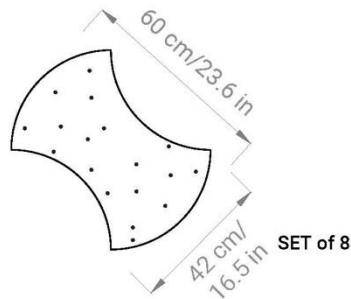

ARROW:

CUBE:

CURVE:

HEXAGON:

LINE:

ROUND:

SQUARE:

TRIANGLE:

DIMENSIONS:

- Arrow: L **60** x H **26** cm x THK **4,5** mm
L **23.6** x H **10.2** x THK **0.18** in
- Cube: L **35** | **52** x H **20** | **30** cm x THK **4,5** mm
L **13.8** | **20.5** x H **7.9** | **11.8** x THK **0.18** in
- Curve: L **30** | **60** x H **21** | **42** cm x THK **4,5** mm
L **11.8** | **23.6** x H **8.3** | **16.5** x THK **0.18** in
- Hexagon: L **40** | **60** x H **35** | **52** cm x THK **4,5** mm
L **15.8** | **23.6** x H **13.8** | **20.5** x THK **0.18** in
- Line: L **12** | **24** | **48** x H **100** cm x THK **4,5** mm
L **4.7** | **9.5** | **18.9** x H **39.4** x THK **0.18** in
- Round: Ø **30** | **40** | **60** cm x THK **4,5** mm
Ø **11.8** | **15.8** | **23.6** x THK **0.18** in
- Square: L **30** | **40** | **60** x H **30** | **40** | **60** cm x THK **4,5** mm
L **11.8** | **15.8** | **23.6** x H **11.8** | **15.8** | **23.6** x THK **0.18** in
- Triangle: L **30** | **45** | **60** x H **26** | **39** | **52** cm x THK **4,5** mm
L **11.8** | **17.7** | **23.6** x H **10.2** | **15.35** | **20.5** x THK **0.18** in

NOTE: Every SET occupies $\approx 3 \text{ m}^2$

WEIGHT:

- **1200** gr/mtl
- **0.80** lb/ft

COMPOSITION:

- **ECOfelt** - 90% wool, 10% polyester
- **PETfelt** - 100% PET

COLOR DIFFERENCES:

Slight differences between dyeing lots are considered normal