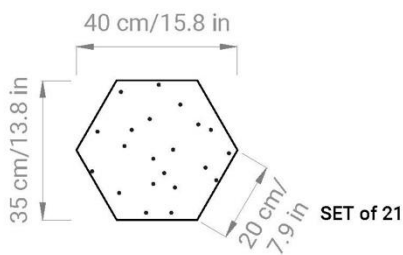

ARROW:

CUBE:

CURVE:

HEXAGON:

LINE:

ROUND:

SQUARE:

TRIANGLE:

DIMENSIONS:

- Arrow: L **60** x H **26** cm x THK **4,5** mm
L **23.6** x H **10.2** x THK **0.18** in
- Cube: L **35** | **52** x H **20** | **30** cm x THK **4,5** mm
L **13.8** | **20.5** x H **7.9** | **11.8** x THK **0.18** in
- Curve: L **30** | **60** x H **21** | **42** cm x THK **4,5** mm
L **11.8** | **23.6** x H **8.3** | **16.5** x THK **0.18** in
- Hexagon: L **40** | **60** x H **35** | **52** cm x THK **4,5** mm
L **15.8** | **23.6** x H **13.8** | **20.5** x THK **0.18** in
- Line: L **12** | **24** | **48** x H **100** cm x THK **4,5** mm
L **4.7** | **9.5** | **18.9** x H **39.4** x THK **0.18** in
- Round: Ø **30** | **40** | **60** cm x THK **4,5** mm
Ø **11.8** | **15.8** | **23.6** x THK **0.18** in
- Square: L **30** | **40** | **60** x H **30** | **40** | **60** cm x THK **4,5** mm
L **11.8** | **15.8** | **23.6** x H **11.8** | **15.8** | **23.6** x THK **0.18** in
- Triangle: L **30** | **45** | **60** x H **26** | **39** | **52** cm x THK **4,5** mm
L **11.8** | **17.7** | **23.6** x H **10.2** | **15.35** | **20.5** x THK **0.18** in

NOTE: Every SET occupies $\approx 3 \text{ m}^2$

WEIGHT:

- **1200** gr/mtl
- **0.80** lb/ft

COMPOSITION:

- **ECOfelt** - 90% wool, 10% polyester
- **PETfelt** - 100% PET

COLOR DIFFERENCES:

Slight differences between dyeing lots are considered normal