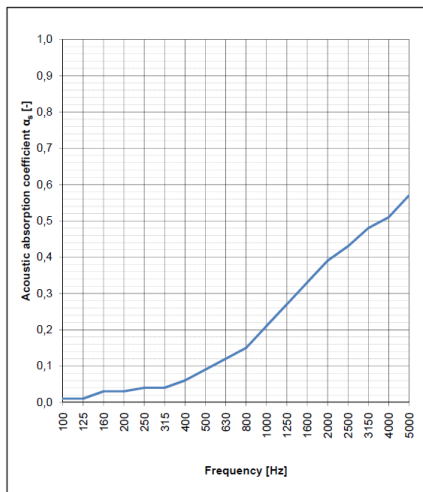

CERTIFICATIONS:

- **FIRE REACTION CLASS UE:**

B-s2, d0 - *OPTIONAL*

- **FIRE REACTION CLASS USA:**

Class A - ASTM E 84-18 - *OPTIONAL*

- **SOUND ABSORPTION REPORT:**

UNI EN ISO 354: 2003

UNI EN ISO 11654: 1998

Felt (THK 4,5 mm | 0.18 in):

Sample description: Fabric for surface, wall ceiling furniture application, Model "Feltro 4.5 mm"
Mounting Type: A

Sample area: 11.52 m²
Reverberation room volume: 161.3 m³

f [Hz]	αs [-]
Frequency	Acoustic absorption coefficient values
100	0.01
125	0.01
160	0.03
200	0.03
250	0.04
315	0.04
400	0.06
500	0.09
630	0.12
800	0.15
1000	0.21
1250	0.27
1600	0.33
2000	0.39
2500	0.43
3150	0.48
4000	0.51
5000	0.57