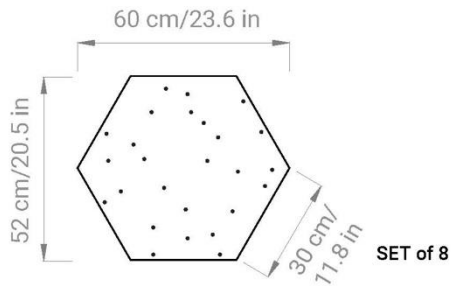

ARROW:

CUBE:

CURVE:

HEXAGON:

LINE:

ROUND:

SQUARE:

TRIANGLE:

DIMENSIONS:

- Arrow: L **60** x H **26** cm x THK **4,5** mm
L **23.6** x H **10.2** x THK **0.18** in
- Cube: L **35** | **52** x H **20** | **30** cm x THK **4,5** mm
L **13.8** | **20.5** x H **7.9** | **11.8** x THK **0.18** in
- Curve: L **30** | **60** x H **21** | **42** cm x THK **4,5** mm
L **11.8** | **23.6** x H **8.3** | **16.5** x THK **0.18** in
- Hexagon: L **40** | **60** x H **35** | **52** cm x THK **4,5** mm
L **15.8** | **23.6** x H **13.8** | **20.5** x THK **0.18** in
- Line: L **12** | **24** | **48** x H **100** cm x THK **4,5** mm
L **4.7** | **9.5** | **18.9** x H **39.4** x THK **0.18** in
- Round: Ø **30** | **40** | **60** cm x THK **4,5** mm
Ø **11.8** | **15.8** | **23.6** x THK **0.18** in
- Square: L **30** | **40** | **60** x H **30** | **40** | **60** cm x THK **4,5** mm
L **11.8** | **15.8** | **23.6** x H **11.8** | **15.8** | **23.6** x THK **0.18** in
- Triangle: L **30** | **45** | **60** x H **26** | **39** | **52** cm x THK **4,5** mm
L **11.8** | **17.7** | **23.6** x H **10.2** | **15.35** | **20.5** x THK **0.18** in

NOTE: Every SET occupies $\approx 3 \text{ m}^2$

WEIGHT:

- **1200** gr/mtl
- **0.80** lb/ft

COMPOSITION:

- **ECOfelt** - 90% wool, 10% polyester
- **PETfelt** - 100% PET

COLOR DIFFERENCES:

Slight differences between dyeing lots are considered normal