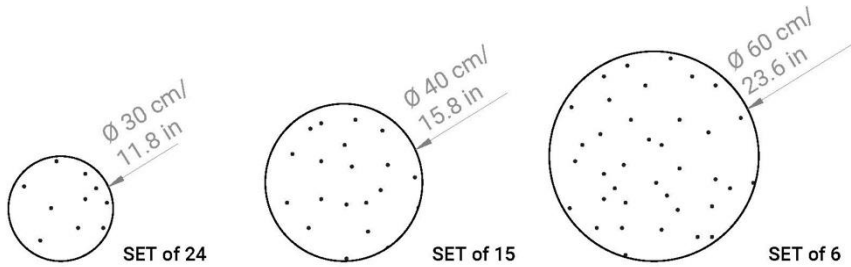

ARROW:

CUBE:

CURVE:

HEXAGON:

LINE:

ROUND:

SQUARE:

TRIANGLE:

DIMENSIONS:

- Arrow: L **60** x H **26** cm x THK **4,5** mm
L **23.6** x H **10.2** x THK **0.18** in
- Cube: L **35** | **52** x H **20** | **30** cm x THK **4,5** mm
L **13.8** | **20.5** x H **7.9** | **11.8** x THK **0.18** in
- Curve: L **30** | **60** x H **21** | **42** cm x THK **4,5** mm
L **11.8** | **23.6** x H **8.3** | **16.5** x THK **0.18** in
- Hexagon: L **40** | **60** x H **35** | **52** cm x THK **4,5** mm
L **15.8** | **23.6** x H **13.8** | **20.5** x THK **0.18** in
- Line: L **12** | **24** | **48** x H **100** cm x THK **4,5** mm
L **4.7** | **9.5** | **18.9** x H **39.4** x THK **0.18** in
- Round: Ø **30** | **40** | **60** cm x THK **4,5** mm
Ø **11.8** | **15.8** | **23.6** x THK **0.18** in
- Square: L **30** | **40** | **60** x H **30** | **40** | **60** cm x THK **4,5** mm
L **11.8** | **15.8** | **23.6** x H **11.8** | **15.8** | **23.6** x THK **0.18** in
- Triangle: L **30** | **45** | **60** x H **26** | **39** | **52** cm x THK **4,5** mm
L **11.8** | **17.7** | **23.6** x H **10.2** | **15.35** | **20.5** x THK **0.18** in

NOTE: Every SET occupies $\approx 3 \text{ m}^2$

WEIGHT:

- **1200** gr/mtl
- **0.80** lb/ft

COMPOSITION:

- **ECOfelt** - 90% wool, 10% polyester
- **PETfelt** - 100% PET

COLOR DIFFERENCES:

Slight differences between dyeing lots are considered normal