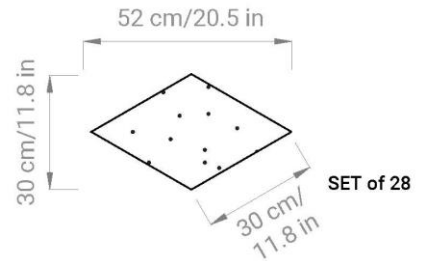

ARROW:

CUBE:

CURVE:

HEXAGON:

LINE: