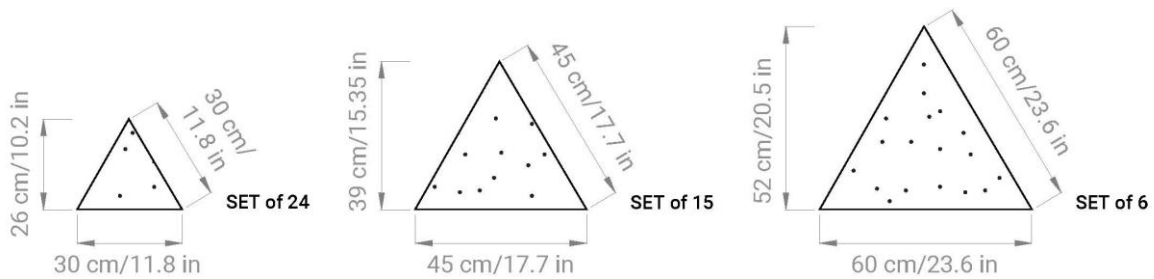

ARROW:

CUBE:

CURVE:

HEXAGON:

LINE:

ROUND:

SQUARE:

TRIANGLE:

DIMENSIONS:

- Arrow: L **60** x H **26** cm x THK **4,5** mm
L **23.6** x H **10.2** x THK **0.18** in
- Cube: L **35** | **52** x H **20** | **30** cm x THK **4,5** mm
L **13.8** | **20.5** x H **7.9** | **11.8** x THK **0.18** in
- Curve: L **30** | **60** x H **21** | **42** cm x THK **4,5** mm
L **11.8** | **23.6** x H **8.3** | **16.5** x THK **0.18** in
- Hexagon: L **40** | **60** x H **35** | **52** cm x THK **4,5** mm
L **15.8** | **23.6** x H **13.8** | **20.5** x THK **0.18** in
- Line: L **12** | **24** | **48** x H **100** cm x THK **4,5** mm
L **4.7** | **9.5** | **18.9** x H **39.4** x THK **0.18** in
- Round: Ø **30** | **40** | **60** cm x THK **4,5** mm
Ø **11.8** | **15.8** | **23.6** x THK **0.18** in
- Square: L **30** | **40** | **60** x H **30** | **40** | **60** cm x THK **4,5** mm
L **11.8** | **15.8** | **23.6** x H **11.8** | **15.8** | **23.6** x THK **0.18** in
- Triangle: L **30** | **45** | **60** x H **26** | **39** | **52** cm x THK **4,5** mm
L **11.8** | **17.7** | **23.6** x H **10.2** | **15.35** | **20.5** x THK **0.18** in

NOTE: Every SET occupies $\approx 3 \text{ m}^2$

WEIGHT:

- **1200** gr/mtl
- **0.80** lb/ft

COMPOSITION:

- **ECOfelt** - 90% wool, 10% polyester
- **PETfelt** - 100% PET

COLOR DIFFERENCES:

Slight differences between dyeing lots are considered normal