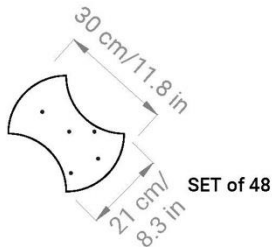

ARROW:

CUBE:

CURVE:

HEXAGON:

LINE:

ROUND:

SQUARE:

TRIANGLE:

DIMENSIONS:

- Arrow: L **60** x H **26** cm x THK **4,5** mm
L **23.6** x H **10.2** x THK **0.18** in
- Cube: L **35** | **52** x H **20** | **30** cm x THK **4,5** mm
L **13.8** | **20.5** x H **7.9** | **11.8** x THK **0.18** in
- Curve: L **30** | **60** x H **21** | **42** cm x THK **4,5** mm
L **11.8** | **23.6** x H **8.3** | **16.5** x THK **0.18** in
- Hexagon: L **40** | **60** x H **35** | **52** cm x THK **4,5** mm
L **15.8** | **23.6** x H **13.8** | **20.5** x THK **0.18** in
- Line: L **12** | **24** | **48** x H **100** cm x THK **4,5** mm
L **4.7** | **9.5** | **18.9** x H **39.4** x THK **0.18** in
- Round: Ø **30** | **40** | **60** cm x THK **4,5** mm
Ø **11.8** | **15.8** | **23.6** x THK **0.18** in
- Square: L **30** | **40** | **60** x H **30** | **40** | **60** cm x THK **4,5** mm
L **11.8** | **15.8** | **23.6** x H **11.8** | **15.8** | **23.6** x THK **0.18** in
- Triangle: L **30** | **45** | **60** x H **26** | **39** | **52** cm x THK **4,5** mm
L **11.8** | **17.7** | **23.6** x H **10.2** | **15.35** | **20.5** x THK **0.18** in

NOTE: Every SET occupies $\approx 3 \text{ m}^2$

WEIGHT:

- **1200** gr/mtl
- **0.80** lb/ft

COMPOSITION:

- **ECOfelt** - 90% wool, 10% polyester
- **PETfelt** - 100% PET

COLOR DIFFERENCES:

Slight differences between dyeing lots are considered normal