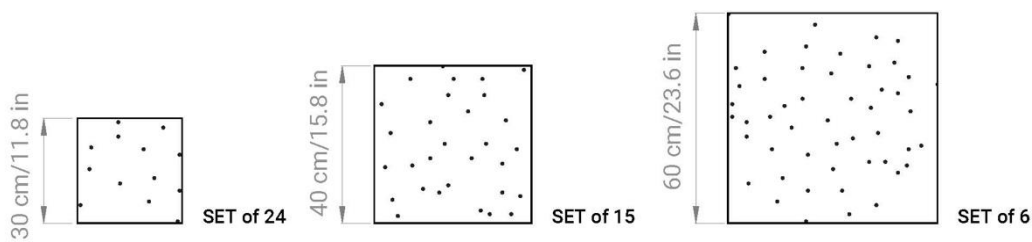

ARROW:

CUBE:

CURVE:

HEXAGON:

LINE:

ROUND:

SQUARE:

TRIANGLE:

DIMENSIONS:

- Arrow: L **60** x H **26** cm x THK **4,5** mm
L **23.6** x H **10.2** x THK **0.18** in
- Cube: L **35** | **52** x H **20** | **30** cm x THK **4,5** mm
L **13.8** | **20.5** x H **7.9** | **11.8** x THK **0.18** in
- Curve: L **30** | **60** x H **21** | **42** cm x THK **4,5** mm
L **11.8** | **23.6** x H **8.3** | **16.5** x THK **0.18** in
- Hexagon: L **40** | **60** x H **35** | **52** cm x THK **4,5** mm
L **15.8** | **23.6** x H **13.8** | **20.5** x THK **0.18** in
- Line: L **12** | **24** | **48** x H **100** cm x THK **4,5** mm
L **4.7** | **9.5** | **18.9** x H **39.4** x THK **0.18** in
- Round: Ø **30** | **40** | **60** cm x THK **4,5** mm
Ø **11.8** | **15.8** | **23.6** x THK **0.18** in
- Square: L **30** | **40** | **60** x H **30** | **40** | **60** cm x THK **4,5** mm
L **11.8** | **15.8** | **23.6** x H **11.8** | **15.8** | **23.6** x THK **0.18** in
- Triangle: L **30** | **45** | **60** x H **26** | **39** | **52** cm x THK **4,5** mm
L **11.8** | **17.7** | **23.6** x H **10.2** | **15.35** | **20.5** x THK **0.18** in