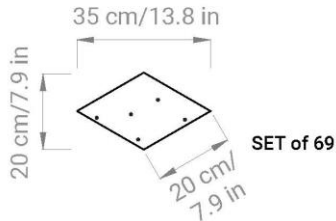

ARROW:

CUBE:

CURVE:

HEXAGON:

LINE: