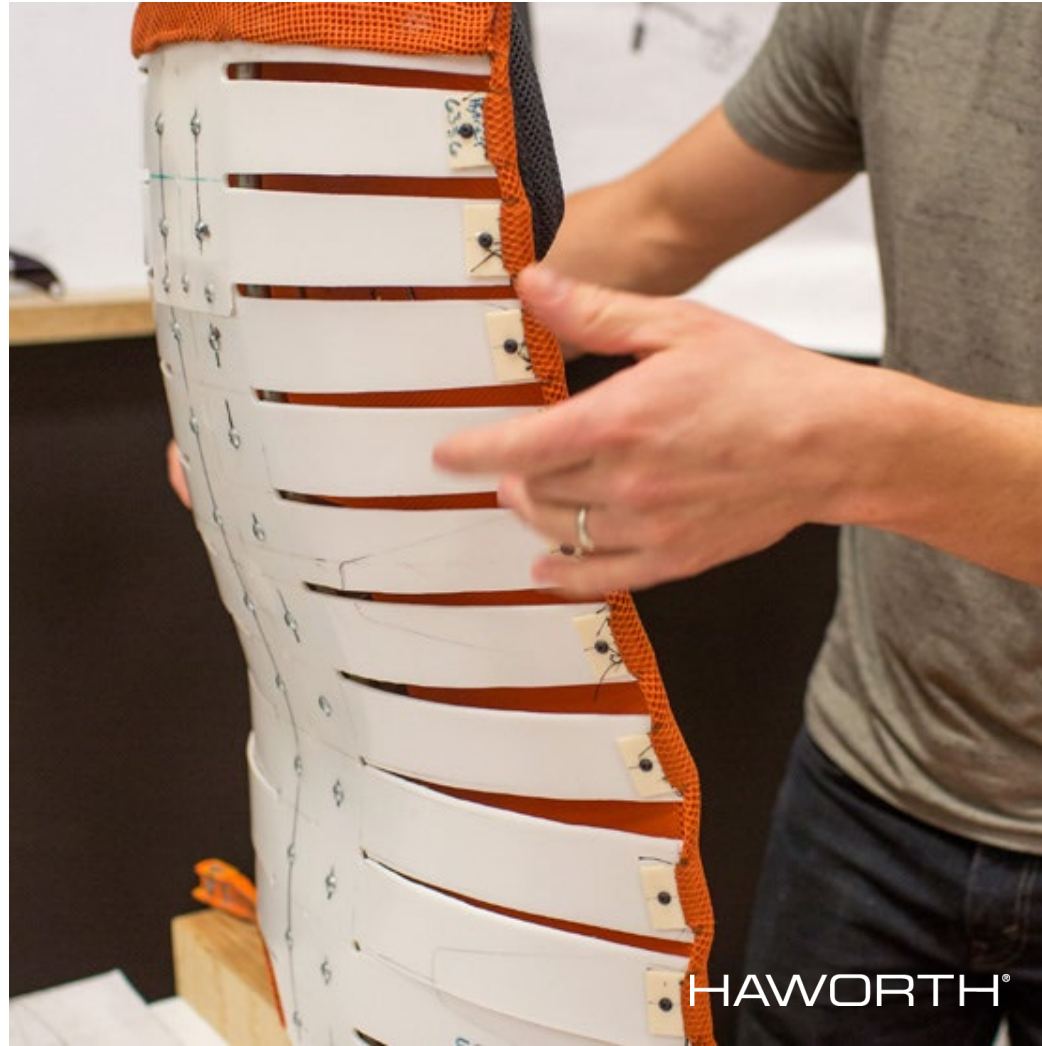

RESEARCH BASED