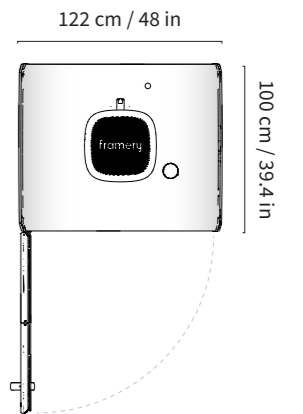

Size	<p>Exterior 225,5 cm × 122 cm × 100 cm (h, w, d) 88.8 in × 48 in × 39.4 in (h, w, d)</p> <p>With castors (comes with movability kit): extra 3 cm / 1.18 in in height With activated carbon filter: extra 6.5 cm / 2.56 in in height</p> <p>Interior 204 cm × 102 cm × 93 cm (h, w, d) 80.3 in × 40 in × 36.6 in (h, w, d)</p> <p>Doorway 204 cm × 101,5 cm (h, w) 80.3 in × 40 in (h, w)</p>
Weight	357 kg / 787 lb
Ventilation space	Minimum recommended space for air to circulate Above: 15 cm / 5.9 in
Acoustics	> 30 dB (Speech level reduction according to ISO 23351-1 testing method)
Airflow	Total airflow is 29l/s, 61 CFM (103,6 m3/h) On standby mode the fans are working on 25 % of the maximum power.
Lighting	Ceiling light: color temperature 4000 K, illuminance up to 500 lux on the tabletop. Video conference light: color temperature 4000 K, illuminance up to 400 lux on the user's facial area.
Exterior materials	Exterior: Powder coated deep-drawn steel panels. Glass: Sound control laminated glass (4 + 4 mm). Frame: Matt black frames made from steel & aluminum.
Interior materials	Solid walls and roof: A sandwich element chassis, made of deep-drawn sheet metal & recycled acoustic foam. Replaceable interior panels made from PET sheets which are laminated with polyester fabric. Anti-static and stain resistant low loop pile carpet for the floor. Table Formica laminate on birch plywood with varnish trim.

The height adjustable table provides comfort for all users. The table can be adjusted vertically between 74 – 116 cm (29.1 – 45.7 in). The ample surface of the table (76 cm width & 46 cm depth/ 30 x 18 in) provides space for laptops, personal devices and other work tools.