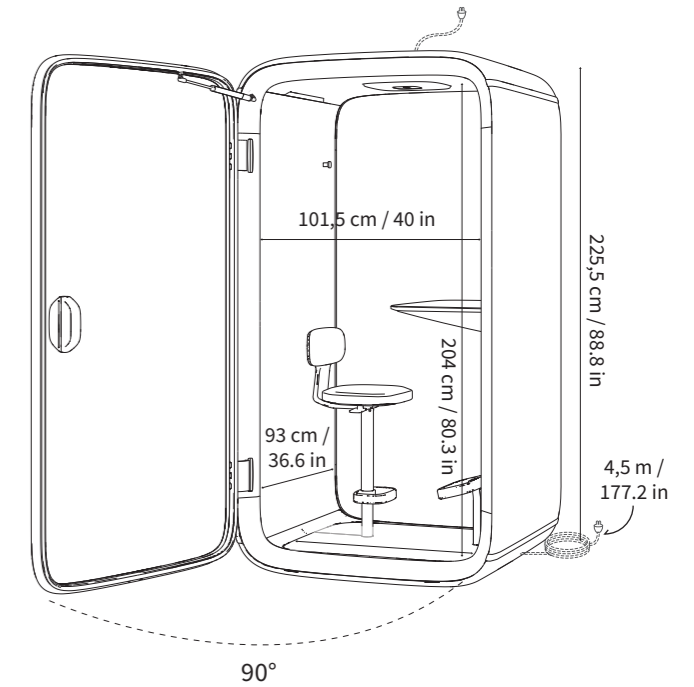

Size	<p>Exterior 225,5 cm × 122 cm × 100 cm (h, w, d) 88.8 in × 48 in × 39.4 in (h, w, d)</p> <p>With castors (comes with movability kit): extra 3 cm / 1.18 in in height With activated carbon filter: extra 6.5 cm / 2.56 in in height</p> <p>Interior 204 cm × 102 cm × 93 cm (h, w, d) 80.3 in × 40 in × 36.6 in (h, w, d)</p> <p>Doorway 204 cm × 101,5 cm (h, w) 80.3 in × 40 in (h, w)</p>
Weight	357 kg / 787 lb
Ventilation space	Minimum recommended space for air to circulate Above: 15 cm / 5.9 in
Acoustics	> 30 dB (Speech level reduction according to ISO 23351-1 testing method)
Airflow	Total airflow is 29l/s, 61 CFM (103,6 m3/h) On standby mode the fans are working on 25 % of the maximum power.
Lighting	Ceiling light: color temperature 4000 K, illuminance up to 500 lux on the tabletop. Video conference light: color temperature 4000 K, illuminance up to 400 lux on the user's facial area.
Exterior materials	Exterior: Powder coated deep-drawn steel panels. Glass: Sound control laminated glass (4 + 4 mm). Frame: Matt black frames made from steel & aluminum.
Interior materials	Solid walls and roof: A sandwich element chassis, made of deep-drawn sheet metal & recycled acoustic foam. Replaceable interior panels made from PET sheets which are laminated with polyester fabric. Anti-static and stain resistant low loop pile carpet for the floor. Table Formica laminate on birch plywood with varnish trim.

Power cord can be led out of the bottom corner of the pod or from the roof. The cord length outside the pods is 4,5 m / 177.6 in
The door handedness can be changed on-demand with simple tools, by flipping the front frame in its place.

The height adjustable table provides comfort for all users. The table can be adjusted vertically between 74 – 116 cm (29.1 – 45.7 in). The ample surface of the table (76 cm width & 46 cm depth/ 30 x 18 in) provides space for laptops, personal devices and other work tools.