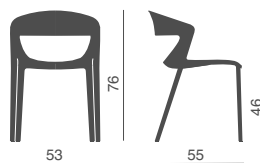

Con cuscino removibile sfoderabile
With detachable and removable cushion