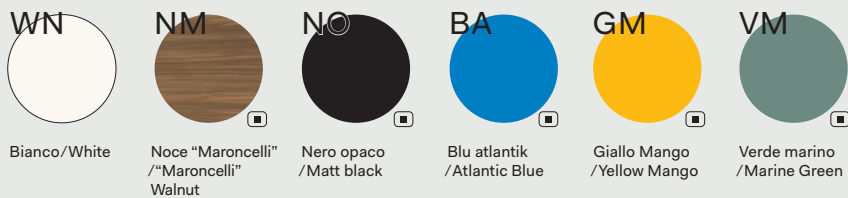

**DV504 Milo**  
Bookcase

**asset**  
space becomes place

Moduli base / Modules

Scocche in melaminico sp. 1.8 cm, in folding / Folding melamine bodies 1.8 cm thick

Ante, frontali cassetti e schiene di finitura in melaminico sp. 1.8 cm / Melamine doors, drawers front and finishing back panel 1.8 cm thick

Moduli superiori sp. 1 cm / Wall modules 1 cm thick

Cassetto interno Optional / Optional internal drawer

Top Access / Top Access

Barra e accessori / Bar and accessories

Vaso / Vase

Zoccoli metallici / Metal Base Frames