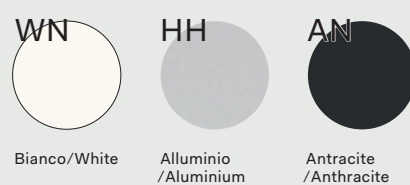

**DV504 Milo**  
Bookcase

**asset**  
space becomes place

Moduli base / Modules

Scocche in melaminico sp. 1.8 cm, in folding / Folding melamine bodies 1.8 cm thick

Ante, frontali cassetti e schiene di finitura in melaminico sp. 1.8 cm / Melamine doors, drawers front and finishing back panel 1.8 cm thick

Moduli superiori sp. 1 cm / Wall modules 1 cm thick

Cassetto interno Optional / Optional internal drawer

Top Access / Top Access

Barra e accessori / Bar and accessories

Vaso / Vase

Zoccoli metallici / Metal Base Frames

Zoccoli in melaminico / Melamine Base Frames

Note

▣ Prodotti non in pronta consegna. Per la disponibilità contattare l'ufficio commerciale / Items not in prompt delivery. Please contact the commercial department to check availability;