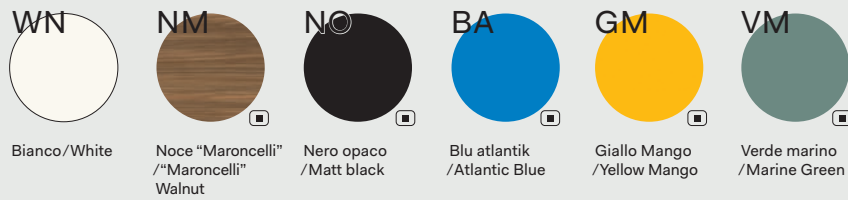

**DV504 Milo**  
Bookcase

**asset**  
space becomes place

Moduli base / Modules

Scocche in melaminico sp. 1.8 cm, in folding / Folding melamine bodies 1.8 cm thick

Ante, frontali cassetti e schiene di finitura in melaminico sp. 1.8 cm / Melamine doors, drawers front and finishing back panel 1.8 cm thick

Moduli superiori sp. 1 cm / Wall modules 1 cm thick

Cassetto interno Optional / Optional internal drawer

Top Access / Top Access

Barra e accessori / Bar and accessories

Vaso / Vase

Zoccoli metallici / Metal Base Frames