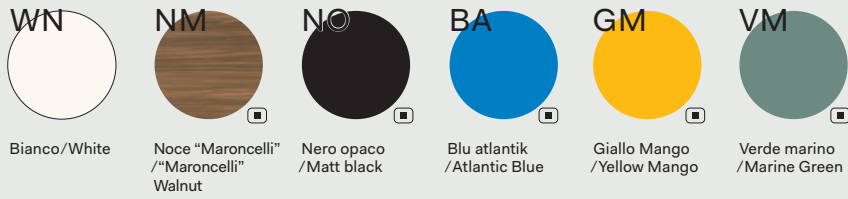

**DV504 Milo**  
Bookcase

**asset**  
space becomes place

Moduli base / Modules

Scocche in melaminico sp. 1.8 cm, in folding / Folding melamine bodies 1.8 cm thick

Ante, frontali cassetti e schiene di finitura in melaminico sp. 1.8 cm / Melamine doors, drawers front and finishing back panel 1.8 cm thick

Moduli superiori sp. 1 cm / Wall modules 1 cm thick

Cassetto interno Optional / Optional internal drawer

Top Access / Top Access

Barra e accessori / Bar and accessories

Vaso / Vase

Zoccoli metallici / Metal Base Frames