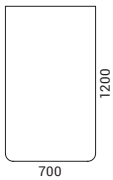

RANGE

SCREENS

For use without desktop
(without desktop brackets)

For use with desktop (desktop
brackets on one side)

For use with desktop (desktop
brackets on both sides)

DESKTOPS

Rectangular desktops with „scallop“ / 80 mm round / “ZNZ” rectangular type cut-outs

ATTENTION! This type of desktops only usable with 824 mm screens on sides (680 / 780 mm).

Trapezoidal desktops with „scallop“ / 80 mm round / “ZNZ” rectangular type cut-outs

ATTENTION! This type of desktops only usable with 1024 mm width screens.

SINGLE LEG TABLES

Single leg tables with „scallop“ / 80 mm round / “ZNZ” rectangular type cut-out desktops

ATTENTION! This type of tables only usable with 824 / 1024 mm width screens.