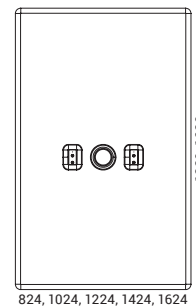

Desktop with metal frame and brackets

- Have to be ordered separately for specific screen combinations;
- 25 mm MFC (melamine) with 2 mm ABS edging;
- Metal fittings for fixing to screens in powder coated metal;
- Metal tube – 30x20 mm in powder coated metal.

- Have to be ordered separately for specific desktop and screen combinations;
- Single AC / AC + USB socket or simple grommet for 80 mm diameter round desktop cut-outs;
- 3 x AC / 2 x AC + RJ45 / 2 x AC + USB type A and type C / 1 x AC + RJ45 + USB type A and type C power sockets with metal frame (powder coated) for rectangular desktop cut outs;
- 3 x AC / 2 x AC + RJ45 / 2 x AC + USB type A and type C / 1 x AC + RJ45 + USB type A and type C power sockets for mounting under the desktop;
- 1 / 2 / 3 m extension for connecting cables to link several workplaces;
- 1 / 3 m mains cable for power supply;
- Distributor required for RJ45 sockets to connect several workplaces together.

RANGE

SCREENS

For use without desktop
(without desktop brackets)

For use with desktop (desktop
brackets on one side)

For use with desktop (desktop
brackets on both sides)

DESKTOPS

Rectangular desktops with „scallop“ / 80 mm round / “ZNZ” rectangular type cut-outs

ATTENTION! This type of desktops only usable with 824 mm screens on sides (680 / 780 mm).

Trapezoidal desktops with „scallop“ / 80 mm round / “ZNZ” rectangular type cut-outs

ATTENTION! This type of desktops only usable with 1024 mm width screens.