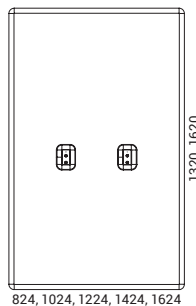

Single leg table with brackets (for single screen)

- Have to be ordered separately for specific screen combinations;
- 25 mm MFC (melamine) with 2 mm ABS edging;
- Metal fittings for fixing to screen in powder coated metal;
- Metal leg – 40x40 mm in powder coated metal.

- Have to be ordered separately for specific desktop and screen combinations;
- Single AC / AC + USB socket or simple grommet for 80 mm diameter round desktop cut-outs;
- 3 x AC / 2 x AC + RJ45 / 2 x AC + USB type A and type C / 1 x AC + RJ45 + USB type A and type C power sockets with metal frame (powder coated) for rectangular desktop cut outs;
- 3 x AC / 2 x AC + RJ45 / 2 x AC + USB type A and type C / 1 x AC + RJ45 + USB type A and type C power sockets for mounting under the desktop;
- 1 / 2 / 3 m extension for connecting cables to link several workplaces;
- 1 / 3 m mains cable for power supply;
- Distributor required for RJ45 sockets to connect several workplaces together.

RANGE

SCREENS

For use without desktop
(without desktop brackets)

For use with desktop (desktop
brackets on one side)

For use with desktop (desktop
brackets on both sides)

DESKTOPS

Rectangular desktops with „scallop“ / 80 mm round / “ZNZ” rectangular type cut-outs

ATTENTION! This type of desktops only usable with 824 mm screens on sides (680 / 780 mm).

Trapezoidal desktops with „scallop“ / 80 mm round / “ZNZ” rectangular type cut-outs

ATTENTION! This type of desktops only usable with 1024 mm width screens.