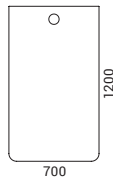

RANGE

SCREENS

For use without desktop
(without desktop brackets)

For use with desktop (desktop
brackets on one side)

For use with desktop (desktop
brackets on both sides)

DESKTOPS

Rectangular desktops with „scallop“ / 80 mm round / “ZNZ” rectangular type cut-outs

ATTENTION! This type of desktops only usable with 824 mm screens on sides (680 / 780 mm).

Trapezoidal desktops with „scallop“ / 80 mm round / “ZNZ” rectangular type cut-outs

ATTENTION! This type of desktops only usable with 1024 mm width screens.

SINGLE LEG TABLES

Single leg tables with „scallop“ / 80 mm round / “ZNZ” rectangular type cut-out desktops

ATTENTION! This type of tables only usable with 824 / 1024 mm width screens.