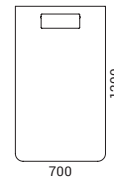

RANGE

SCREENS

For use without desktop
(without desktop brackets)

For use with desktop (desktop
brackets on one side)

For use with desktop (desktop
brackets on both sides)

DESKTOPS

Rectangular desktops with „scallop“ / 80 mm round / “ZNZ” rectangular type cut-outs

ATTENTION! This type of desktops only usable with 824 mm screens on sides (680 / 780 mm).

Trapezoidal desktops with „scallop“ / 80 mm round / “ZNZ” rectangular type cut-outs

ATTENTION! This type of desktops only usable with 1024 mm width screens.

SINGLE LEG TABLES

Single leg tables with „scallop“ / 80 mm round / “ZNZ” rectangular type cut-out desktops

ATTENTION! This type of tables only usable with 824 / 1024 mm width screens.