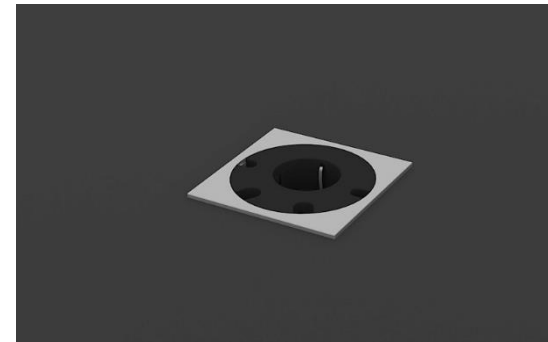

2800 / 3200x1440 mm
2800 / 3200 / 3600x1640 mm
H=740 mm

1400 / 1600x1440 mm
1400 / 1600 / 1800x1640 mm
H=740 mm

Meeting tables

Ash wood veneer insert is not only an eye-catching element, but also a convenient electrical and cable management solution for the meeting area.

One or two grommets for wire management and metal cable trays

One or two power sockets* and metal cable trays

*Meet the EU / UK / FR standards.

Range

Plain

With power sockets
and cable tray

With wood insert
and grommets

With wood insert
and power sockets

Melamine

HPL

1200 / 1800 / 2400 / 2800x1200 mm
H=740 mm

High and coffee tables

Range

High tables

Coffee tables
(round)