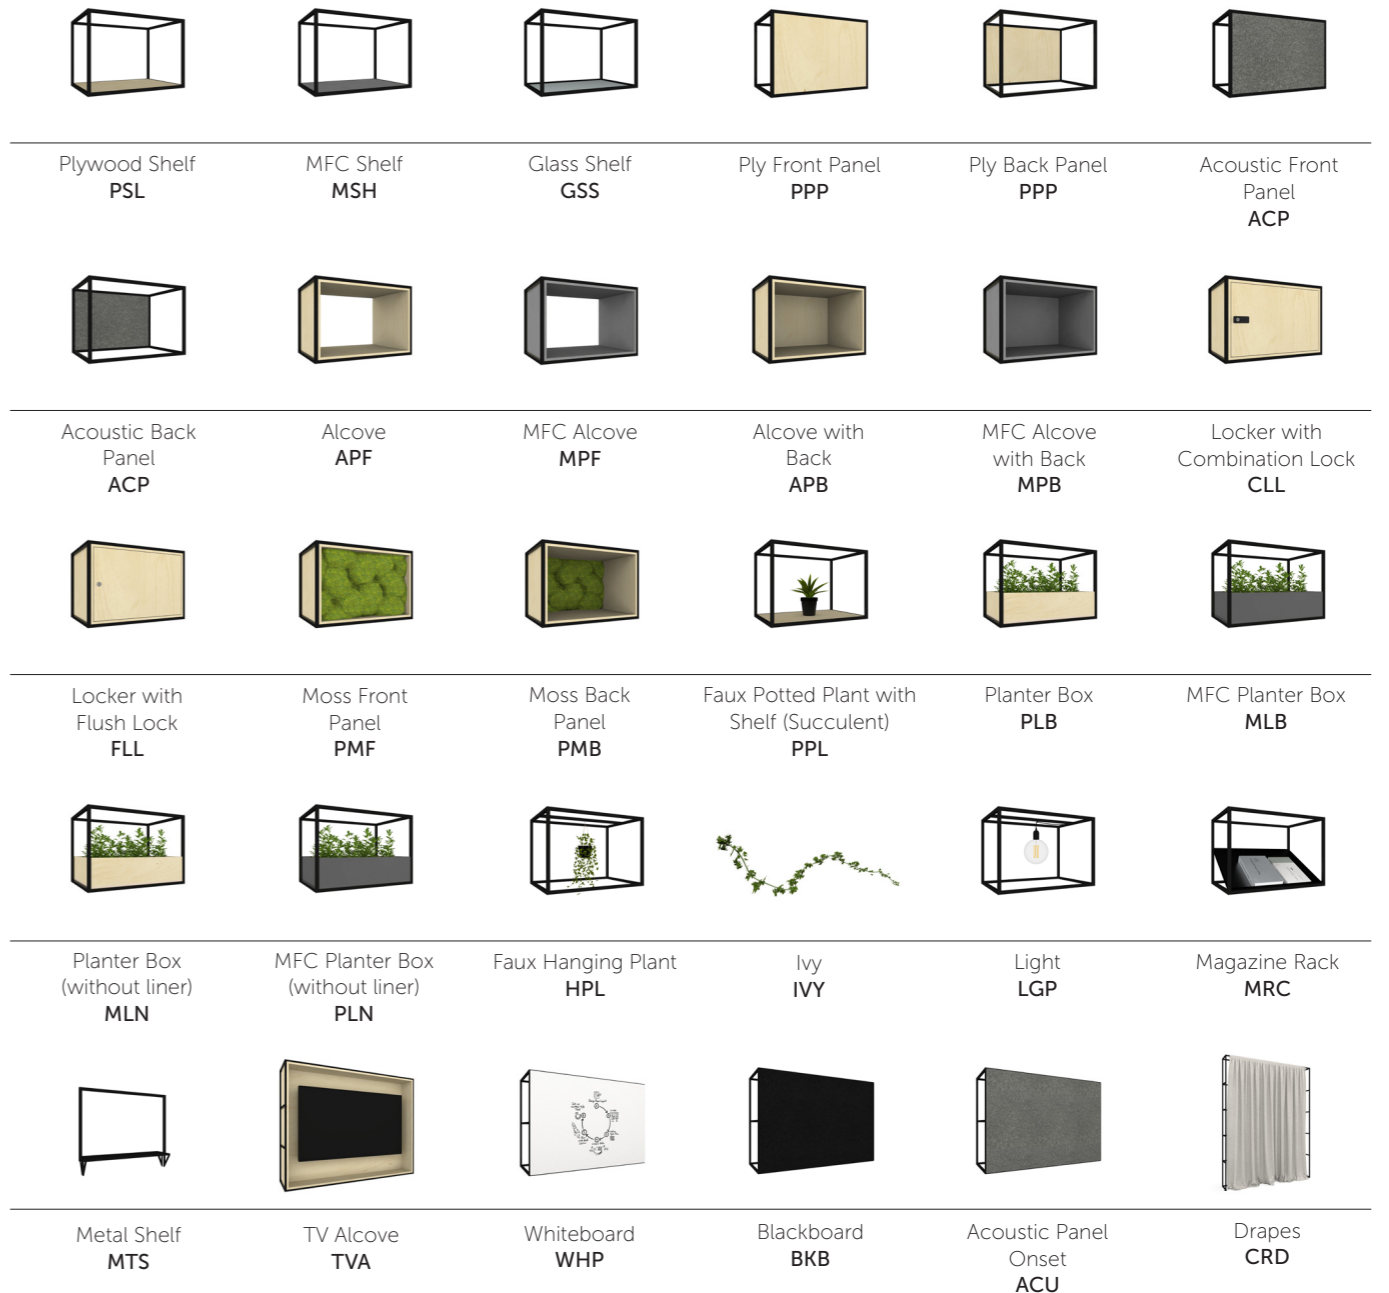

Palisades II
Bookcase

asset
space becomes place

Palisades II

A customizable and modular zone divider with a mid-century modernism style that gives flexibility to today's more transitory workforce.

Spacestor®

Palisades II

A customizable and modular zone divider with a mid-century modernism style that gives flexibility to today's more transitory workforce.

Components

Variations

Accessories

Sheer Curtain
CRS

Finishes

Grid options

- **Group 1:** Black
- **Group 2:** Signal White, Stone Grey, Beige Grey, Traffic Grey, Olive Green, Pale Green, Green Blue, Cobalt Blue, Purple Red, Beige Red, Red Orange

Colours

Curtain options