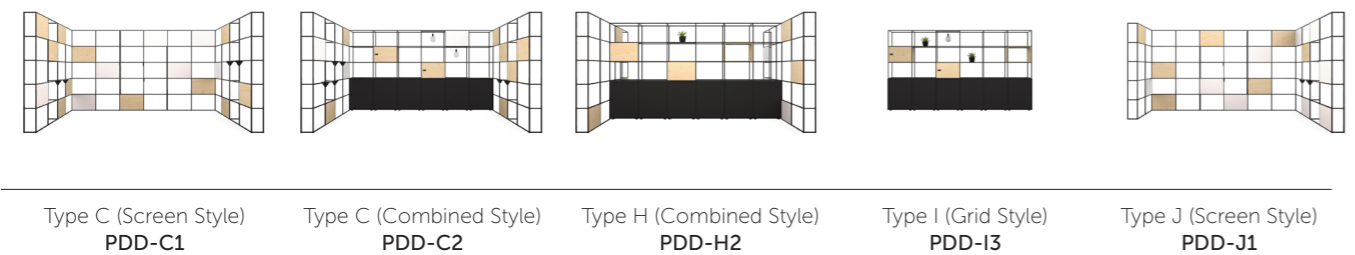

Palisades II
Bookcase

asset
space becomes place

Palisades II

A customizable and modular zone divider with a mid-century modernism style that gives flexibility to today's more transitory workforce.

Spacestor®

Palisades II

A customizable and modular zone divider with a mid-century modernism style that gives flexibility to today's more transitory workforce.

Components

Variations

Accessories

Sheer Curtain
CRS

Finishes

Grid options

- **Group 1:** Black
- **Group 2:** Signal White, Stone Grey, Beige Grey, Traffic Grey, Olive Green, Pale Green, Green Blue, Cobalt Blue, Purple Red, Beige Red, Red Orange

Colours

Curtain options