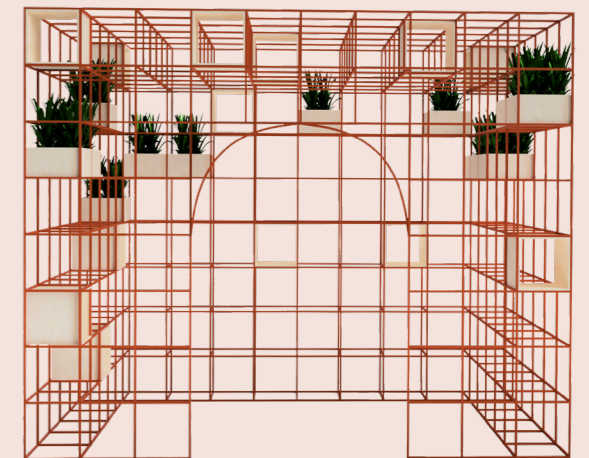

Beige Red
RAL 3004