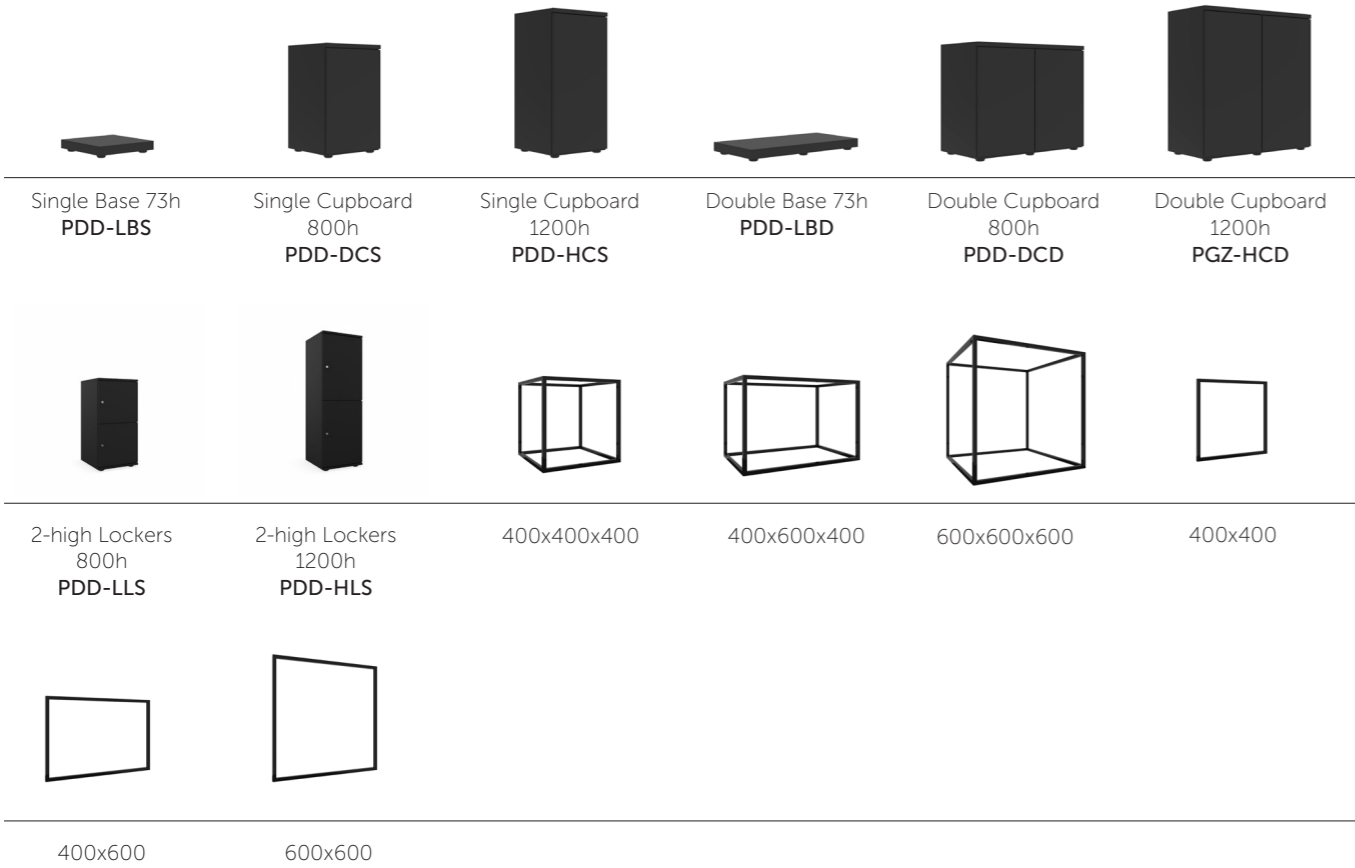

Palisades II

A customizable and modular zone divider with a mid-century modernism style that gives flexibility to today's more transitory workforce.

Components