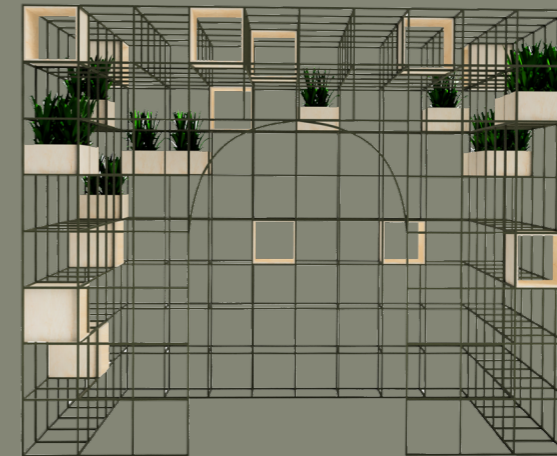

Colour

Olive Green
RAL 6003