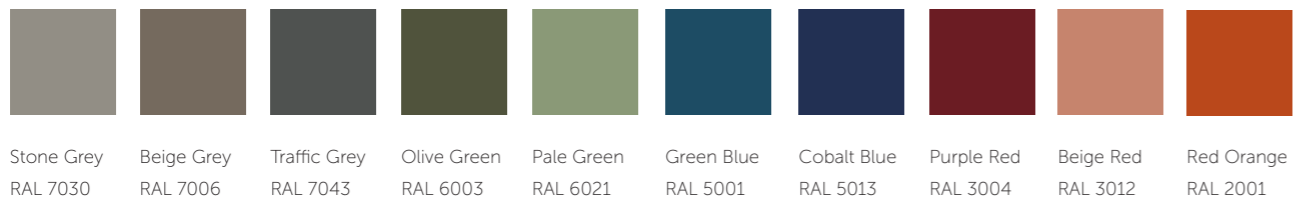

MFC clad finishes

- **Spray Lacquer RAL Classic**
- **MFC 1:** Platinum White, Light Grey, Taupe Grey, Stone Grey, Dakar Grey, Dust Grey, Onyx Grey, Graphite Grey, Black
- **MFC 2:** Premium White, Light Lakeland Acacia, Natural Davos Oak, Natural Maple, Light Sorano Oak, Ellmau Beech, Tobacco Pacific Walnut
- **MFC 3:** Sky Blue, Smoke Blue, Denim Blue, Atoll Blue, Sea Blue, Petrol, Fjord Green, Emerald, Forest Green, Pink, Lipstick, Red, Jaffa Orange, Brilliant Yellow, White Gladstone Oak, Jerusalem Pine, Natural Halifax Oak, Premium White, Black
- **MFC 3:** Swisskrono Collection
- **MFC 4:** Perfectsense Collection
- **Laminates 1:** Polyrey Collection
- **Laminates 2:** Formica Collection
- **Laminates 3:** Fenix Collection
- **Veneers 1:** White American Oak, Steamed Beech, Ash, American Cherry
- **Veneers 2:** Maple, American Walnut
- **Lacquered Plywood**

Grid options

- **Group 1:** Black
- **Group 2:** Signal White, Stone Grey, Beige Grey, Traffic Grey, Olive Green, Pale Green, Green Blue, Cobalt Blue, Purple Red, Beige Red, Red Orange

Colours

Curtain options