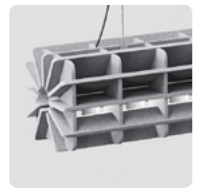

PRODUCT OVERVIEW

- Made from recycled plastic bottles
- Delivered preassembled
- LED tube included
- Impact-resistant
- Flexible positioning

Material	PET Felt
Size	1600 x 212 x 212 mm
Cable length	3000 mm
Weight	5 kg
Reaction to fire classification	B-s1, d0
LED tube	Philips ProCore1500 mm
Voltage	220-240V
Power	20W
Light output	2200 Lm
Colour temperature	4000K
Average lifespan	30 000 h

RADIAL PENDANT LAMP

Inspired by 3D puzzles, Radial offers a universal lighting solution with many design possibilities. You can choose preferred colours, combine several lamps together and play with their positioning to create a custom lighting installation. Thanks to its bold geometric expression, Radial will become a true eye-catcher in any interior.

PET FELT

PET Felt is a sustainable and durable material made from recycled plastic bottles. Thanks to its open-cellular structure, PET Felt demonstrates great acoustic properties. PET Felt panels are soft to touch, impact-resistant and easy to process.

COLOURS

Slight colour deviations can occur since the PET Felt is made from recycled fibers.

DOWNLOADS

3D files, care & maintenance recommendations and installation guides are available at refelt.com

AVAILABLE IN 28 COLOUR BLENDS

Light Grey