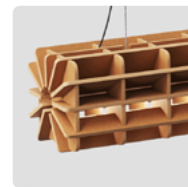

PRODUCT OVERVIEW

- Made from recycled plastic bottles
- Delivered preassembled
- LED tube included
- Impact-resistant
- Flexible positioning

Material	PET Felt
Size	1600 x 212 x 212 mm
Cable length	3000 mm
Weight	5 kg
Reaction to fire classification	B-s1, d0
LED tube	Philips ProCore1500 mm
Voltage	220-240V
Power	20W
Light output	2200 Lm
Colour temperature	4000K
Average lifespan	30 000 h

RADIAL PENDANT LAMP

Inspired by 3D puzzles, Radial offers a universal lighting solution with many design possibilities. You can choose preferred colours, combine several lamps together and play with their positioning to create a custom lighting installation. Thanks to its bold geometric expression, Radial will become a true eye-catcher in any interior.

PET FELT

PET Felt is a sustainable and durable material made from recycled plastic bottles. Thanks to its open-cellular structure, PET Felt demonstrates great acoustic properties. PET Felt panels are soft to touch, impact-resistant and easy to process.

COLOURS

Slight colour deviations can occur since the PET Felt is made from recycled fibers.

DOWNLOADS

3D files, care & maintenance recommendations and installation guides are available at refelt.com

AVAILABLE IN 28 COLOUR BLENDS

Honey