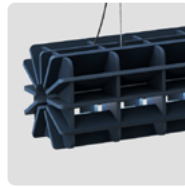

AVAILABLE IN 28 COLOUR BLENDS

Dark Blue