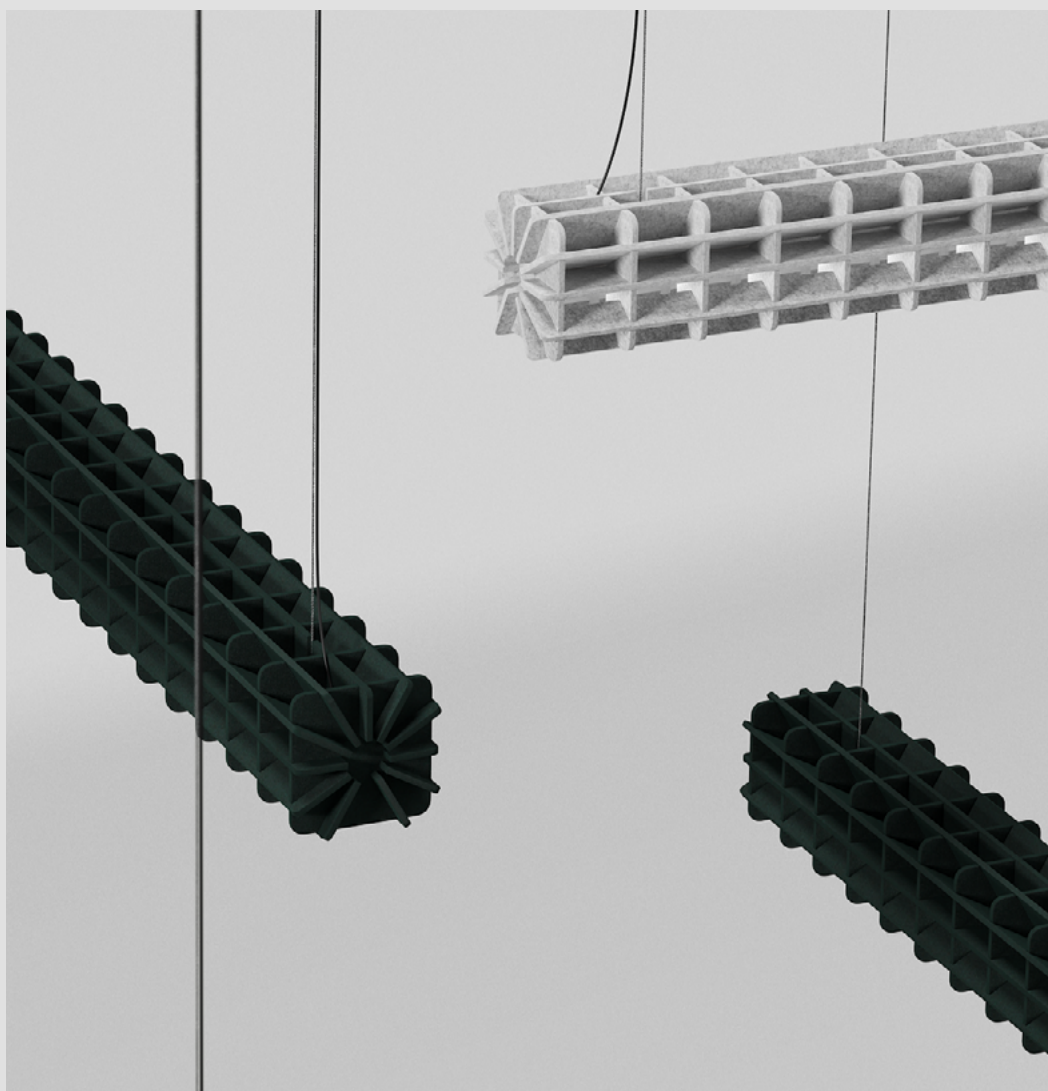

Radial
Soundabsorbing Lighting

asset
space becomes place

PET FELT RADIAL PENDANT LAMP

PET Felt brings new life to plastic bottles. It is a versatile, durable material with soft texture and sound-dampening properties. Pleasing to the eyes, ears and environment.

PRODUCT OVERVIEW

- Made from recycled plastic bottles
- Delivered preassembled
- LED tube included
- Impact-resistant
- Flexible positioning

Material	PET Felt
Size	1600 x 212 x 212 mm
Cable length	3000 mm
Weight	5 kg
Reaction to fire classification	B-s1, d0
LED tube	Philips ProCore1500 mm
Voltage	220-240V
Power	20W
Light output	2200 Lm
Colour temperature	4000K
Average lifespan	30 000 h

RADIAL PENDANT LAMP

Inspired by 3D puzzles, Radial offers a universal lighting solution with many design possibilities. You can choose preferred colours, combine several lamps together and play with their positioning to create a custom lighting installation. Thanks to its bold geometric expression, Radial will become a true eye-catcher in any interior.

PET FELT

PET Felt is a sustainable and durable material made from recycled plastic bottles. Thanks to its open-cellular structure, PET Felt demonstrates great acoustic properties. PET Felt panels are soft to touch, impact-resistant and easy to process.