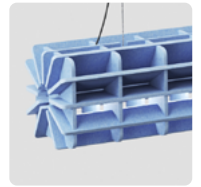

PRODUCT OVERVIEW

- Made from recycled plastic bottles
- Delivered preassembled
- LED tube included
- Impact-resistant
- Flexible positioning

Material	PET Felt
Size	1600 x 212 x 212 mm
Cable length	3000 mm
Weight	5 kg
Reaction to fire classification	B-s1, d0
LED tube	Philips ProCore1500 mm
Voltage	220-240V
Power	20W
Light output	2200 Lm
Colour temperature	4000K
Average lifespan	30 000 h

RADIAL PENDANT LAMP

Inspired by 3D puzzles, Radial offers a universal lighting solution with many design possibilities. You can choose preferred colours, combine several lamps together and play with their positioning to create a custom lighting installation. Thanks to its bold geometric expression, Radial will become a true eye-catcher in any interior.

PET FELT

PET Felt is a sustainable and durable material made from recycled plastic bottles. Thanks to its open-cellular structure, PET Felt demonstrates great acoustic properties. PET Felt panels are soft to touch, impact-resistant and easy to process.

COLOURS

Slight colour deviations can occur since the PET Felt is made from recycled fibers.

DOWNLOADS

3D files, care & maintenance recommendations and installation guides are available at refelt.com

AVAILABLE IN 28 COLOUR BLENDS

Sky