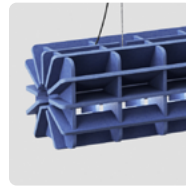

PRODUCT OVERVIEW

- Made from recycled plastic bottles
- Delivered preassembled
- LED tube included
- Impact-resistant
- Flexible positioning

Material	PET Felt
Size	1600 x 212 x 212 mm
Cable length	3000 mm
Weight	5 kg
Reaction to fire classification	B-s1, d0
LED tube	Philips ProCore1500 mm
Voltage	220-240V
Power	20W
Light output	2200 Lm
Colour temperature	4000K
Average lifespan	30 000 h

RADIAL PENDANT LAMP

Inspired by 3D puzzles, Radial offers a universal lighting solution with many design possibilities. You can choose preferred colours, combine several lamps together and play with their positioning to create a custom lighting installation. Thanks to its bold geometric expression, Radial will become a true eye-catcher in any interior.

PET FELT

PET Felt is a sustainable and durable material made from recycled plastic bottles. Thanks to its open-cellular structure, PET Felt demonstrates great acoustic properties. PET Felt panels are soft to touch, impact-resistant and easy to process.

COLOURS

Slight colour deviations can occur since the PET Felt is made from recycled fibers.

DOWNLOADS

3D files, care & maintenance recommendations and installation guides are available at refelt.com

AVAILABLE IN 28 COLOUR BLENDS

Denim