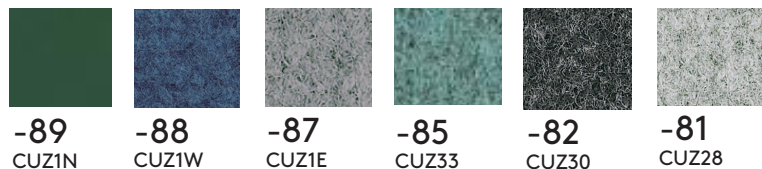

1207 mm

800 mm

Vajer kit/Wire kit/
Drahtseil-Set

Teknisk information/Technical information

Färgval/Color Choices

Note: Available in other fabrics. Please see the pricelist for more information.

BLAZER other colours, longer delivery times: