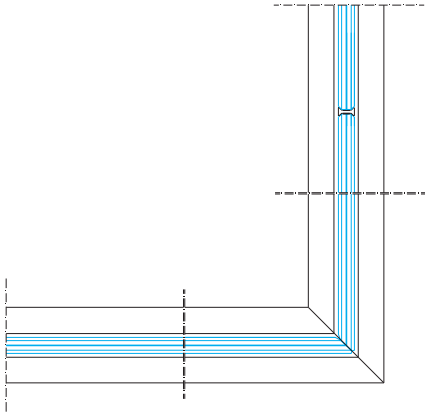

Slim 50
Sections & Joints

asset
space becomes place

PARTITION

VERTICAL SECTIONS

SLIM 50
A PARTITION WALL YOU CAN HARDLY SEE

DOOR

VERTICAL SECTIONS

SLIM 50
A PARTITION WALL YOU CAN HARDLY SEE

PARTITION
WALL CONNECTION

Slim 50

WALL CONNECTION

ECO 50

PARTITION
WALL CONNECTION

WALL CONNECTION ECO 50

PARTITION
JOINTS

SLIM 50

A PARTITION WALL YOU CAN HARDLY SEE

2-WAY JOINT

3-WAY JOINT

3-WAY JOINT WITH TUBE