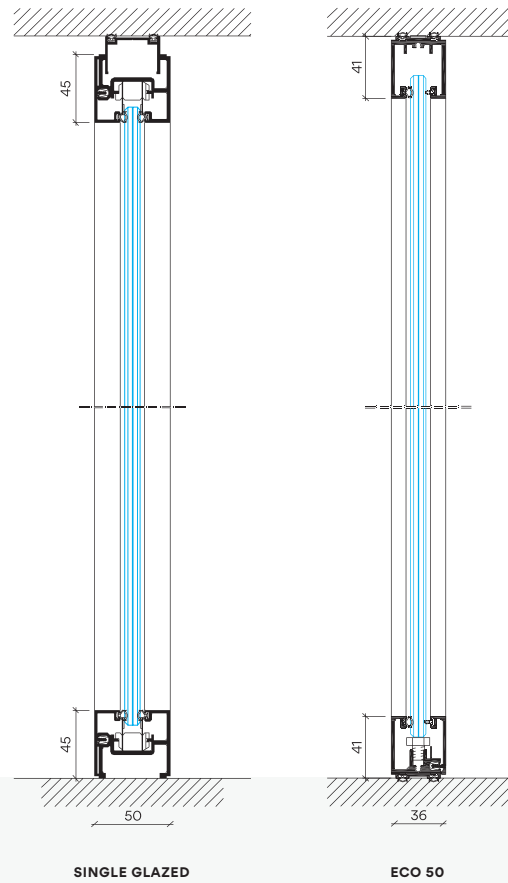

Slim 50
Sections & Joints

asset
space becomes place

PARTITION

VERTICAL SECTIONS

SLIM 50
A PARTITION WALL YOU CAN HARDLY SEE

DOOR

VERTICAL SECTIONS

SLIM 50
A PARTITION WALL YOU CAN HARDLY SEE

PARTITION
WALL CONNECTION

Slim 50

WALL CONNECTION

ECO 50

PARTITION
WALL CONNECTION

WALL CONNECTION ECO 50

PARTITION
JOINTS

SLIM 50

A PARTITION WALL YOU CAN HARDLY SEE

2-WAY JOINT

3-WAY JOINT

3-WAY JOINT WITH TUBE