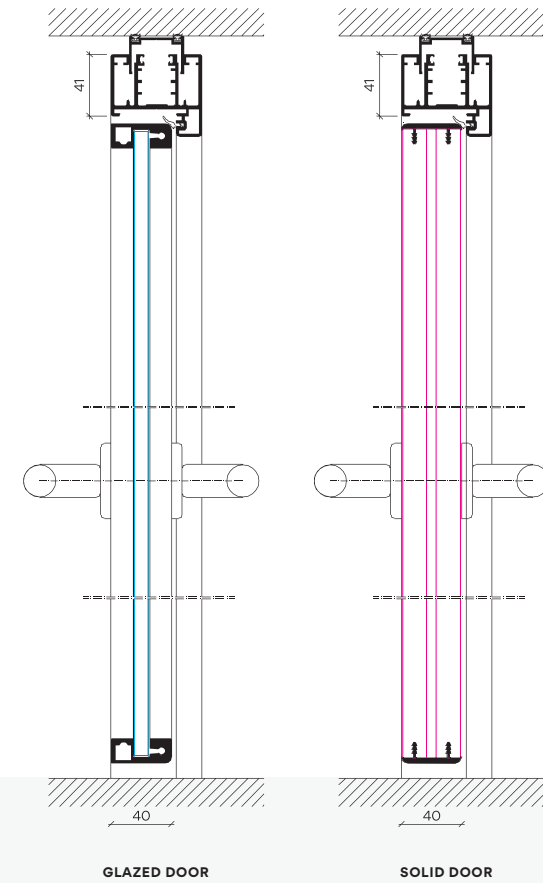

Slim 50
Sections & Joints

asset
space becomes place

PARTITION

VERTICAL SECTIONS

SLIM 50
A PARTITION WALL YOU CAN HARDLY SEE

DOOR

VERTICAL SECTIONS

SLIM 50
A PARTITION WALL YOU CAN HARDLY SEE

PARTITION
WALL CONNECTION

Slim 50

WALL CONNECTION

ECO 50

PARTITION
WALL CONNECTION

WALL CONNECTION ECO 50

PARTITION
JOINTS

SLIM 50

A PARTITION WALL YOU CAN HARDLY SEE

2-WAY JOINT

3-WAY JOINT

3-WAY JOINT WITH TUBE