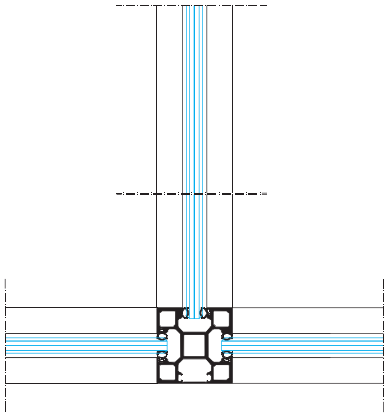

Slim 50
Sections & Joints

asset
space becomes place

PARTITION

VERTICAL SECTIONS

SLIM 50
A PARTITION WALL YOU CAN HARDLY SEE

DOOR

VERTICAL SECTIONS

SLIM 50
A PARTITION WALL YOU CAN HARDLY SEE

PARTITION
WALL CONNECTION

Slim 50

WALL CONNECTION

ECO 50

PARTITION
WALL CONNECTION

WALL CONNECTION ECO 50

PARTITION
JOINTS

SLIM 50

A PARTITION WALL YOU CAN HARDLY SEE

2-WAY JOINT

3-WAY JOINT

3-WAY JOINT WITH TUBE