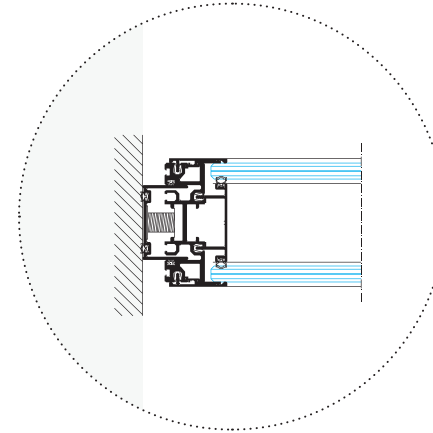

## VERTICAL SECTIONS

SMART 85  
ROBUST AND ELEGANT

**PARTITION**  
WALL CONNECTION & JOINTS

M85

WALL CONNECTION

A. SINGLE GLAZED / SOLID JOINT  
B. 2-WAY SINGLE GLAZED JOINT

A. SINGLE GLAZED / DOUBLE GLAZED JOINT  
B. 3-WAY SINGLE GLAZED JOINT

D85

**PARTITION**  
WALL CONNECTION & JOINTS

WALL CONNECTION

A. 2-WAY DOUBLE GLAZED JOINT  
B. DOUBLE GLAZED / SOLID JOINT

A. SINGLE / DOUBLE GLAZED JOINT  
B. 3-WAY DOUBLE GLAZED JOINT

D85 solid

**PARTITION**  
WALL CONNECTION & JOINTS