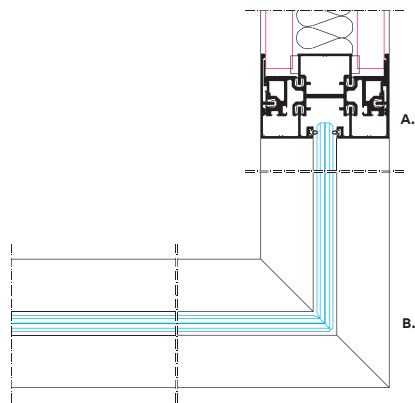

## VERTICAL SECTIONS

SMART 85  
ROBUST AND ELEGANT

**PARTITION**  
WALL CONNECTION & JOINTS

M85

WALL CONNECTION

A. SINGLE GLAZED / SOLID JOINT  
B. 2-WAY SINGLE GLAZED JOINT

A. SINGLE GLAZED / DOUBLE GLAZED JOINT  
B. 3-WAY SINGLE GLAZED JOINT

D85

**PARTITION**  
WALL CONNECTION & JOINTS

WALL CONNECTION

A. 2-WAY DOUBLE GLAZED JOINT  
B. DOUBLE GLAZED / SOLID JOINT

A. SINGLE / DOUBLE GLAZED JOINT  
B. 3-WAY DOUBLE GLAZED JOINT

D85 solid

**PARTITION**  
WALL CONNECTION & JOINTS

**WALL CONNECTION**

**2-WAY SOLID JOINT**