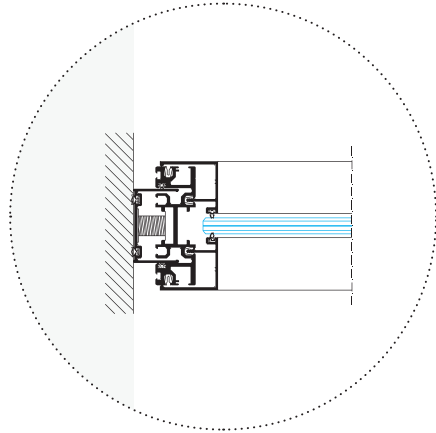

## VERTICAL SECTIONS

SMART 85  
ROBUST AND ELEGANT

**PARTITION**  
WALL CONNECTION & JOINTS

M85

WALL CONNECTION

A. SINGLE GLAZED / SOLID JOINT  
B. 2-WAY SINGLE GLAZED JOINT

A. SINGLE GLAZED / DOUBLE GLAZED JOINT  
B. 3-WAY SINGLE GLAZED JOINT

D85

**PARTITION**  
WALL CONNECTION & JOINTS

WALL CONNECTION

A. 2-WAY DOUBLE GLAZED JOINT  
B. DOUBLE GLAZED / SOLID JOINT

A. SINGLE / DOUBLE GLAZED JOINT  
B. 3-WAY DOUBLE GLAZED JOINT

D85 solid

**PARTITION**  
WALL CONNECTION & JOINTS