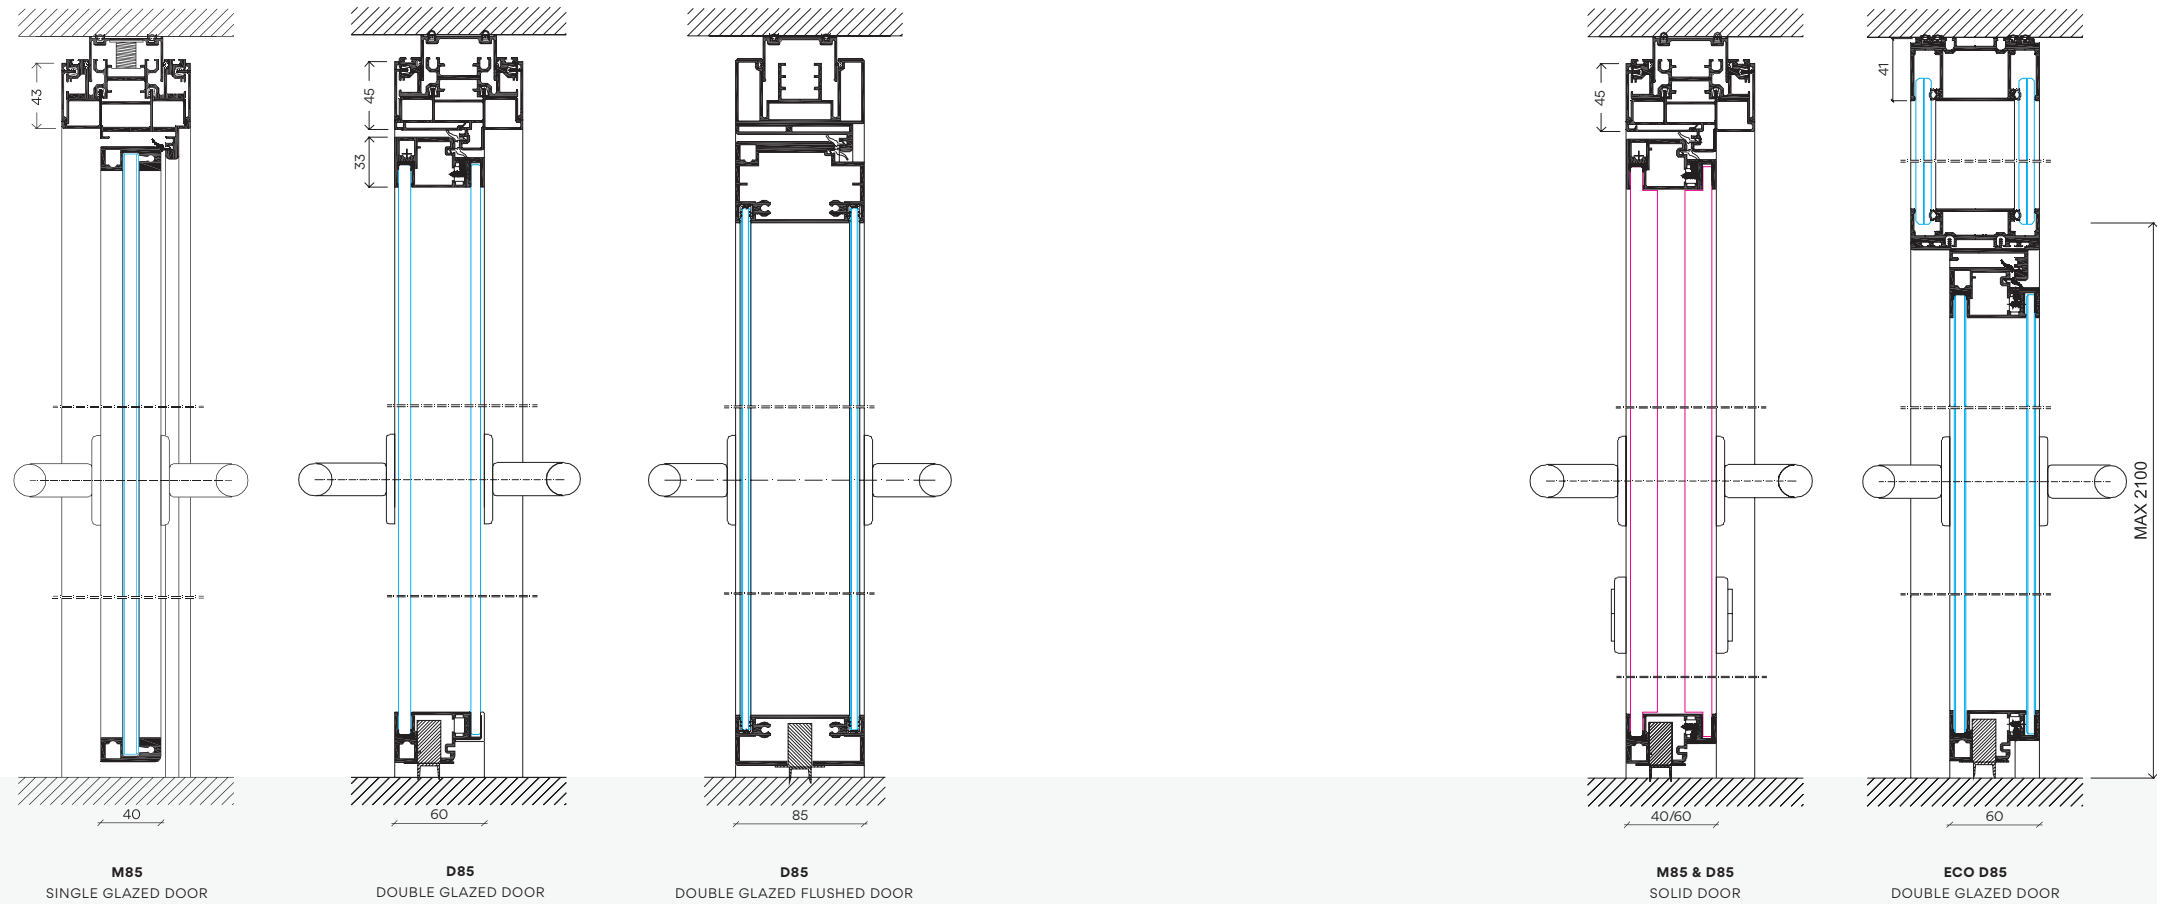

# PARTITION VERTICAL SECTIONS

SMART 85  
ROBUST AND ELEGANT

**M85**  
SINGLE GLAZED

**M85**  
SINGLE GLAZED

**D85**  
DOUBLE GLAZED

**T85**  
TRIPLE GLAZED

**D85**  
COMBINATION OF DOUBLE GLAZED  
& SOLID

**D85**  
SOLID

## VERTICAL SECTIONS

SMART 85  
ROBUST AND ELEGANT

**PARTITION**  
WALL CONNECTION & JOINTS

M85

WALL CONNECTION

A. SINGLE GLAZED / SOLID JOINT  
B. 2-WAY SINGLE GLAZED JOINT

A. SINGLE GLAZED / DOUBLE GLAZED JOINT  
B. 3-WAY SINGLE GLAZED JOINT

D85

**PARTITION**  
WALL CONNECTION & JOINTS

WALL CONNECTION

A. 2-WAY DOUBLE GLAZED JOINT  
B. DOUBLE GLAZED / SOLID JOINT

A. SINGLE / DOUBLE GLAZED JOINT  
B. 3-WAY DOUBLE GLAZED JOINT

D85 solid

**PARTITION**  
WALL CONNECTION & JOINTS

**WALL CONNECTION**

**2-WAY SOLID JOINT**