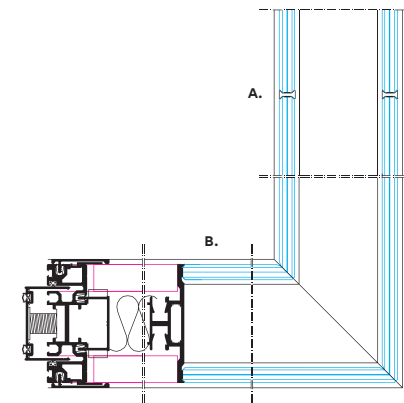

## VERTICAL SECTIONS

SMART 85  
ROBUST AND ELEGANT

**PARTITION**  
WALL CONNECTION & JOINTS

M85

WALL CONNECTION

A. SINGLE GLAZED / SOLID JOINT  
B. 2-WAY SINGLE GLAZED JOINT

A. SINGLE GLAZED / DOUBLE GLAZED JOINT  
B. 3-WAY SINGLE GLAZED JOINT

D85

**PARTITION**  
WALL CONNECTION & JOINTS

WALL CONNECTION

A. 2-WAY DOUBLE GLAZED JOINT  
B. DOUBLE GLAZED / SOLID JOINT

A. SINGLE / DOUBLE GLAZED JOINT  
B. 3-WAY DOUBLE GLAZED JOINT

D85 solid

**PARTITION**  
WALL CONNECTION & JOINTS