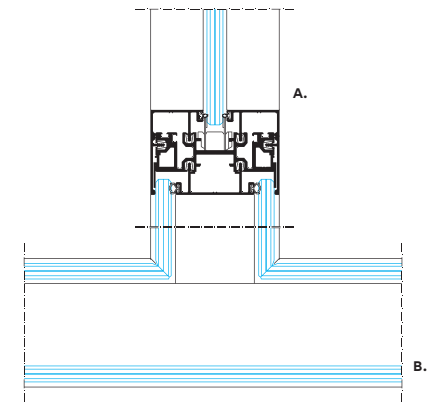

## VERTICAL SECTIONS

SMART 85  
ROBUST AND ELEGANT

**PARTITION**  
WALL CONNECTION & JOINTS

M85

WALL CONNECTION

A. SINGLE GLAZED / SOLID JOINT  
B. 2-WAY SINGLE GLAZED JOINT

A. SINGLE GLAZED / DOUBLE GLAZED JOINT  
B. 3-WAY SINGLE GLAZED JOINT

D85

**PARTITION**  
WALL CONNECTION & JOINTS

WALL CONNECTION

A. 2-WAY DOUBLE GLAZED JOINT  
B. DOUBLE GLAZED / SOLID JOINT

A. SINGLE / DOUBLE GLAZED JOINT  
B. 3-WAY DOUBLE GLAZED JOINT

D85 solid

**PARTITION**  
WALL CONNECTION & JOINTS

**WALL CONNECTION**

**2-WAY SOLID JOINT**