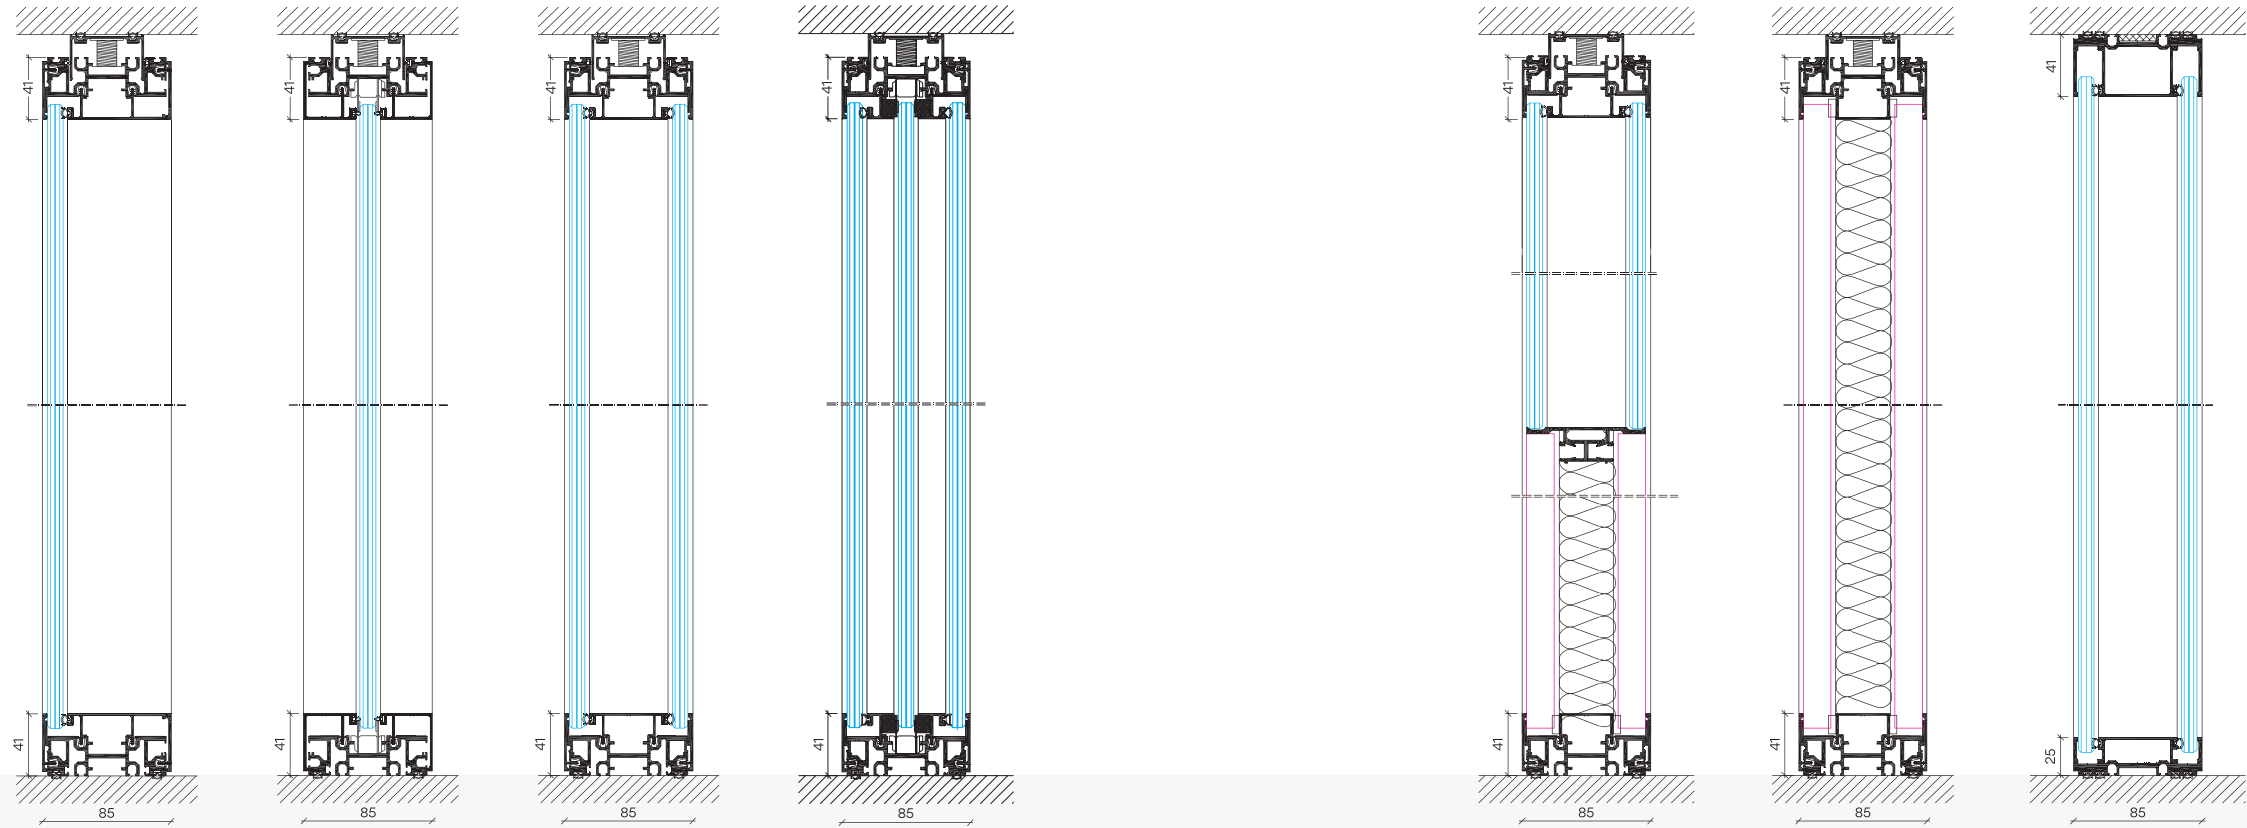

**Smart 85**  
Sections & Joints

**asset**  
space becomes place

# PARTITION VERTICAL SECTIONS

SMART 85  
ROBUST AND ELEGANT

**M85**  
SINGLE GLAZED

**M85**  
SINGLE GLAZED

**D85**  
DOUBLE GLAZED

**T85**  
TRIPLE GLAZED

**D85**  
COMBINATION OF DOUBLE GLAZED  
& SOLID

**D85**  
SOLID

# DOOR

## VERTICAL SECTIONS

SMART 85  
ROBUST AND ELEGANT

**PARTITION**  
WALL CONNECTION & JOINTS

M85

WALL CONNECTION

A. SINGLE GLAZED / SOLID JOINT  
B. 2-WAY SINGLE GLAZED JOINT

A. SINGLE GLAZED / DOUBLE GLAZED JOINT  
B. 3-WAY SINGLE GLAZED JOINT