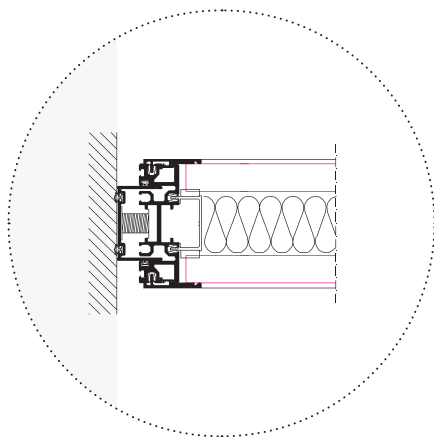

## VERTICAL SECTIONS

SMART 85  
ROBUST AND ELEGANT

**PARTITION**  
WALL CONNECTION & JOINTS

M85

WALL CONNECTION

A. SINGLE GLAZED / SOLID JOINT  
B. 2-WAY SINGLE GLAZED JOINT

A. SINGLE GLAZED / DOUBLE GLAZED JOINT  
B. 3-WAY SINGLE GLAZED JOINT

D85

**PARTITION**  
WALL CONNECTION & JOINTS

WALL CONNECTION

A. 2-WAY DOUBLE GLAZED JOINT  
B. DOUBLE GLAZED / SOLID JOINT

A. SINGLE / DOUBLE GLAZED JOINT  
B. 3-WAY DOUBLE GLAZED JOINT

D85 solid

**PARTITION**  
WALL CONNECTION & JOINTS

**WALL CONNECTION**

**2-WAY SOLID JOINT**