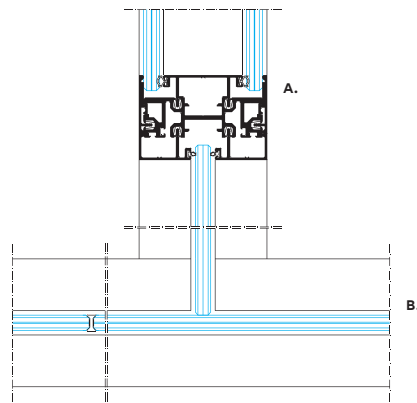

## VERTICAL SECTIONS

SMART 85  
ROBUST AND ELEGANT

**PARTITION**  
WALL CONNECTION & JOINTS

M85

WALL CONNECTION

A. SINGLE GLAZED / SOLID JOINT  
B. 2-WAY SINGLE GLAZED JOINT

A. SINGLE GLAZED / DOUBLE GLAZED JOINT  
B. 3-WAY SINGLE GLAZED JOINT

D85

**PARTITION**  
WALL CONNECTION & JOINTS

WALL CONNECTION

A. 2-WAY DOUBLE GLAZED JOINT  
B. DOUBLE GLAZED / SOLID JOINT

A. SINGLE / DOUBLE GLAZED JOINT  
B. 3-WAY DOUBLE GLAZED JOINT

D85 solid

**PARTITION**  
WALL CONNECTION & JOINTS

**WALL CONNECTION**

**2-WAY SOLID JOINT**