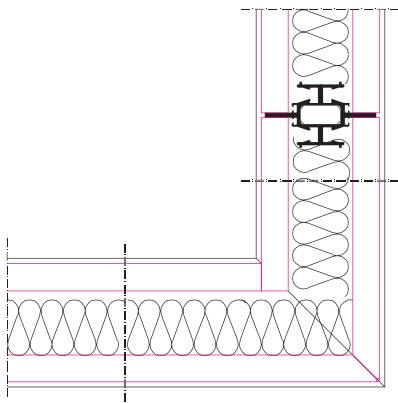

## VERTICAL SECTIONS

SMART 85  
ROBUST AND ELEGANT

**PARTITION**  
WALL CONNECTION & JOINTS

M85

WALL CONNECTION

A. SINGLE GLAZED / SOLID JOINT  
B. 2-WAY SINGLE GLAZED JOINT

A. SINGLE GLAZED / DOUBLE GLAZED JOINT  
B. 3-WAY SINGLE GLAZED JOINT

D85

**PARTITION**  
WALL CONNECTION & JOINTS

WALL CONNECTION

A. 2-WAY DOUBLE GLAZED JOINT  
B. DOUBLE GLAZED / SOLID JOINT

A. SINGLE / DOUBLE GLAZED JOINT  
B. 3-WAY DOUBLE GLAZED JOINT

D85 solid

**PARTITION**  
WALL CONNECTION & JOINTS

**WALL CONNECTION**

**2-WAY SOLID JOINT**