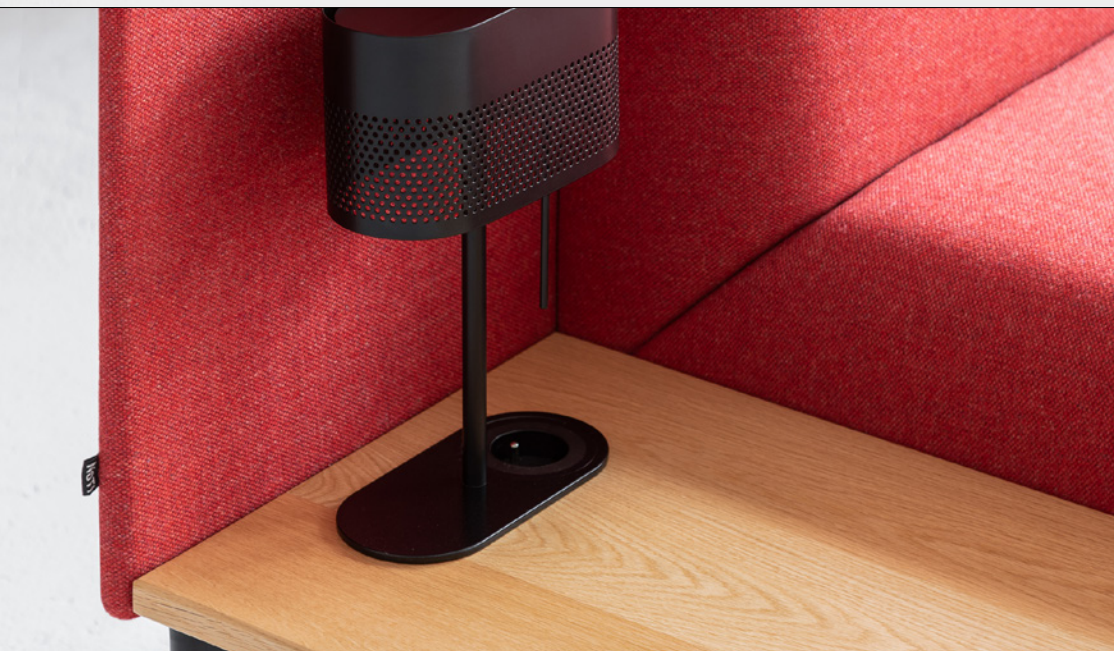

SONA

FURNITURE

Base Metal elements, powder-coated

Seat Polyurethane foam

Construction Metal elements, slab elements

Finish Fabric, leather; modules can be upholstered with one or two types of fabric – the seat and back rest are upholstered with one type of fabric, and the screens with the other (leather upholstery available only within low blend/cladding panels)

Accessories Solid oakwood table top, media port, lamp

TABLE

Construction Metal legs, powder-coated

Table top Solid oak wood