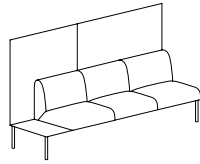

Sona is based on eight basic frames. Pouffes or small tables can be used to split rows of seats or finish off the final arrangement. A distinct hallmark of the collection are additional panels, available in two heights, which can be fastened to the backrests. Depending on the selected height, they may separate work and rest zones or serve as divider screens which nevertheless preserve the open formula of the sofa or armchair.

SO/251/W/27
170 x 68 x 124 x 43

SO/251/N/30
170 x 68 x 74 x 43

SO/251/N/33
170 x 68 x 74 x 43

SO/251/W/36
170 x 68 x 124 x 43

SO/251/N/39
170 x 68 x 74 x 43

SO/301/O/41
204 x 68 x 43

SO/301/N/43
204 x 68 x 74 x 43

SO/301/W/44
204 x 68 x 124 x 43

SO/301/N/45
204 x 68 x 74 x 43

SO/301/W/46
204 x 68 x 124 x 43

SO/301/N/47
204 x 68 x 74 x 43

SO/351/N/50
238 x 68 x 74 x 43

SO/351/W/53
238 x 68 x 124 x 43

SO/351/N/56
238 x 68 x 74 x 43

SO/351/W/59
238 x 68 x 124 x 43

SO/401/O/62
272 x 68 x 43

SO/401/N/64
272 x 68 x 74 x 43

SO/401/N/67
272 x 68 x 74 x 43

SO/401/W/68
272 x 68 x 124 x 43

SO/202/N/69
136 x 136 x 74 x 43

SO/202/N/70
136 x 136 x 74 x 43