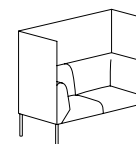

Accessories Solid oakwood table top, media port, lamp

TABLE

Construction Metal legs, powder-coated

Table top Solid oak wood

WIDTH x DEPTH x HEIGHT x SEAT HEIGHT
CM

SO/101/O/2
68 x 68 x 43

SO/101/N/3
68 x 68 x 74 x 43

SO/151/N/4
102 x 68 x 74 x 43

SO/151/W/7
102 x 68 x 124 x 43

SO/101/N/83
68 x 68 x 74 x 43

SO/151/N/10
102 x 68 x 74 x 43

SO/101/W/84
68 x 68 x 124 x 43

SO/151/W/13
102 x 68 x 124 x 43

SO/201/N/16
136 x 68 x 74 x 43

SO/201/W/17
136 x 68 x 124 x 43

SO/201/N/18
136 x 68 x 74 x 43

SO/201/W/19
136 x 68 x 124 x 43

SO/201/N/20
136 x 68 x 74 x 43

SO/201/W/21
136 x 68 x 124 x 43

SO/251/O/22
170 x 68 x 43

SO/251/N/24
170 x 68 x 74 x 43

SO/251/W/27
170 x 68 x 124 x 43

SO/251/N/30
170 x 68 x 74 x 43

SO/251/N/33
170 x 68 x 74 x 43

SO/251/W/36
170 x 68 x 124 x 43

SO/251/N/39
170 x 68 x 74 x 43

SO/301/O/41
204 x 68 x 43

SO/301/N/43
204 x 68 x 74 x 43