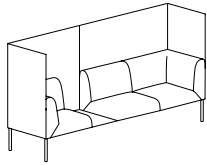

Sona is based on eight basic frames. Pouffes or small tables can be used to split rows of seats or finish off the final arrangement. A distinct hallmark of the collection are additional panels, available in two heights, which can be fastened to the backrests. Depending on the selected height, they may separate work and rest zones or serve as divider screens which nevertheless preserve the open formula of the sofa or armchair.

SO/251/W/27
170 x 68 x 124 x 43

SO/251/N/30
170 x 68 x 74 x 43

SO/251/N/33
170 x 68 x 74 x 43

SO/251/W/36
170 x 68 x 124 x 43

SO/251/N/39
170 x 68 x 74 x 43

SO/301/O/41
204 x 68 x 43

SO/301/N/43
204 x 68 x 74 x 43

SO/301/W/44
204 x 68 x 124 x 43

SO/301/N/45
204 x 68 x 74 x 43

SO/301/W/46
204 x 68 x 124 x 43

SO/301/N/47
204 x 68 x 74 x 43

SO/351/N/50
238 x 68 x 74 x 43

SO/351/W/53
238 x 68 x 124 x 43

SO/351/N/56
238 x 68 x 74 x 43

SO/351/W/59
238 x 68 x 124 x 43

SO/401/O/62
272 x 68 x 43

SO/401/N/64
272 x 68 x 74 x 43

SO/401/N/67
272 x 68 x 74 x 43

SO/401/W/68
272 x 68 x 124 x 43

SO/202/N/69
136 x 136 x 74 x 43

SO/202/N/70
136 x 136 x 74 x 43