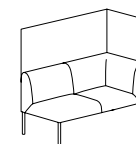

Sona is based on eight basic frames. Pouffes or small tables can be used to split rows of seats or finish off the final arrangement. A distinct hallmark of the collection are additional panels, available in two heights, which can be fastened to the backrests. Depending on the selected height, they may separate work and rest zones or serve as divider screens which nevertheless preserve the open formula of the sofa or armchair.

Accessories Solid oakwood table top, media port, lamp

TABLE

Construction Metal legs, powder-coated

Table top Solid oak wood

WIDTH x DEPTH x HEIGHT x SEAT HEIGHT
CM

SO/101/O/2
68 x 68 x 43

SO/101/N/3
68 x 68 x 74 x 43

SO/151/N/4
102 x 68 x 74 x 43

SO/151/W/7
102 x 68 x 124 x 43

SO/101/N/83
68 x 68 x 74 x 43

SO/151/N/10
102 x 68 x 74 x 43

SO/101/W/84
68 x 68 x 124 x 43

SO/151/W/13
102 x 68 x 124 x 43

SO/201/N/16
136 x 68 x 74 x 43

SO/201/W/17
136 x 68 x 124 x 43

SO/201/N/18
136 x 68 x 74 x 43

SO/201/W/19
136 x 68 x 124 x 43

SO/201/N/20
136 x 68 x 74 x 43

SO/201/W/21
136 x 68 x 124 x 43

SO/251/O/22
170 x 68 x 43

SO/251/N/24
170 x 68 x 74 x 43