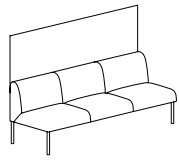

Sona is based on eight basic frames. Pouffes or small tables can be used to split rows of seats or finish off the final arrangement. A distinct hallmark of the collection are additional panels, available in two heights, which can be fastened to the backrests. Depending on the selected height, they may separate work and rest zones or serve as divider screens which nevertheless preserve the open formula of the sofa or armchair.

SO/201/W/17
136 x 68 x 124 x 43

SO/201/N/18
136 x 68 x 74 x 43

SO/201/W/19
136 x 68 x 124 x 43

SO/201/N/20
136 x 68 x 74 x 43

SO/201/W/21
136 x 68 x 124 x 43

SO/251/O/22
170 x 68 x 43

SO/251/N/24
170 x 68 x 74 x 43

SO/251/W/27
170 x 68 x 124 x 43

SO/251/N/30
170 x 68 x 74 x 43

SO/251/N/33
170 x 68 x 74 x 43

SO/251/W/36
170 x 68 x 124 x 43

SO/251/N/39
170 x 68 x 74 x 43

SO/301/O/41
204 x 68 x 43

SO/301/N/43
204 x 68 x 74 x 43

SO/301/W/44
204 x 68 x 124 x 43

SO/301/N/45
204 x 68 x 74 x 43

SO/301/W/46
204 x 68 x 124 x 43

SO/301/N/47
204 x 68 x 74 x 43

SO/351/N/50
238 x 68 x 74 x 43

SO/351/W/53
238 x 68 x 124 x 43

SO/351/N/56
238 x 68 x 74 x 43