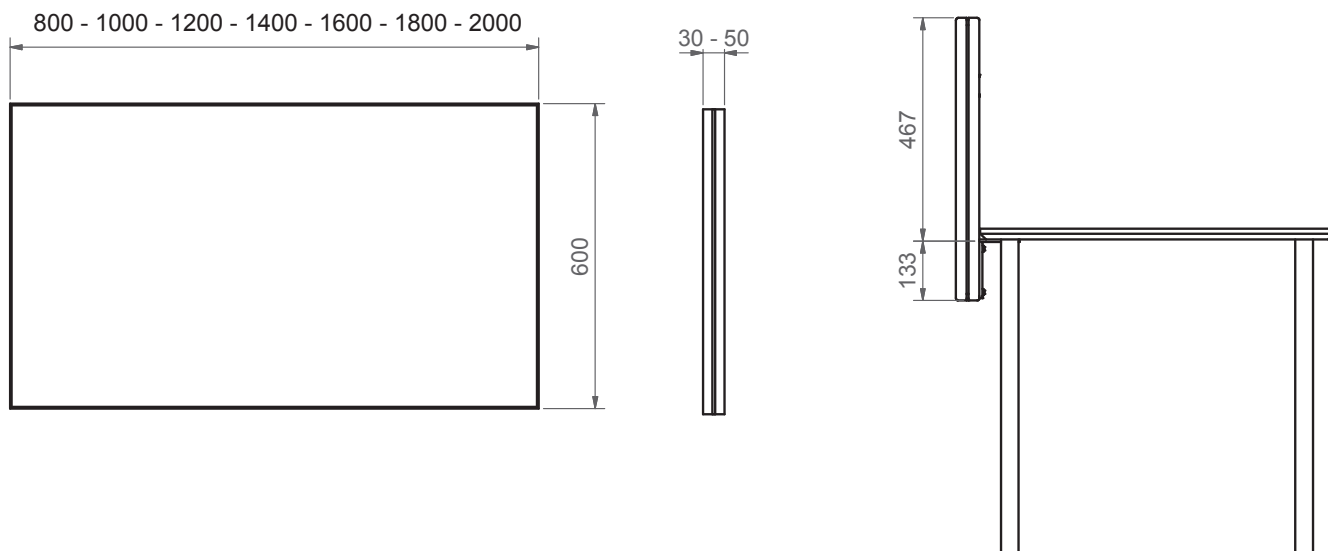

Soneo bordsskärm/Soneo table screen