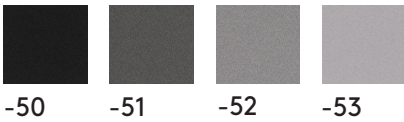

Färgval/Color Choices *Note: Available in other fabrics. Please see the pricelist for more information.*

DOX: