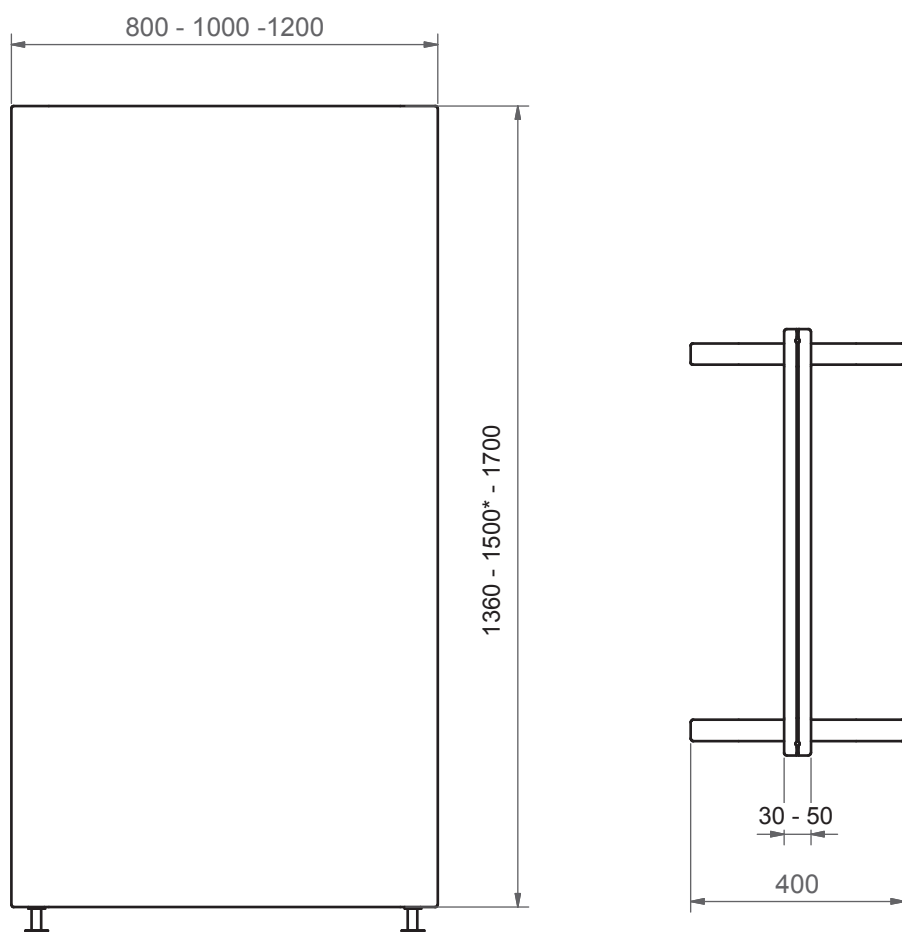

The floor screens can be used as single screens or connected together.

**i** Teknisk information/Technical information

---

**Soneo golvsskärm/Soneo floor screen**

\* = only height available for Soneo floor screen with 30 mm thickness