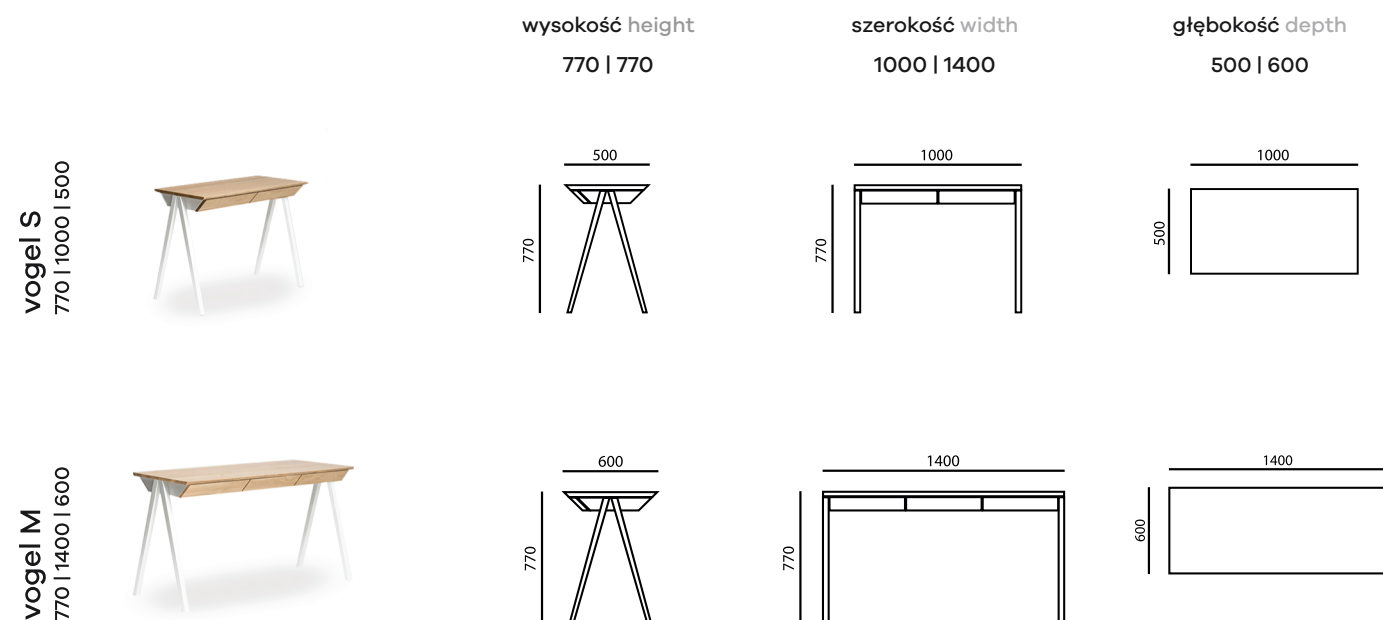

This model employs classical features as well as the ones characteristic of borcas's design. In this piece of furniture slanted drawers blend with the legs making the whole structure look lightweight.

#borcasen

WYMIARY DIMENSIONS

MATERIAŁ MATERIAL

blat i fronty szuflad dąb naturalny, gr. 19 mm, lakier półmat	tabletop and drawer front natural oak, thickness 19 mm, half matt varnish
nogi i korpus szuflad lity buk	legs and drawer chest solid beech
szuflady sklejka liściasta grubość 15 mm	drawers hardwood plywood, thickness 15 mm
kolor nóg i korpusu biały/czarny/granatowy/ zielony	color of legs and body white/black/navy blue/ green
waga 18kg/22kg	weight 18kg/22kg
termin realizacji 4-6 tygodni	time limit for completion 4-6 weeks