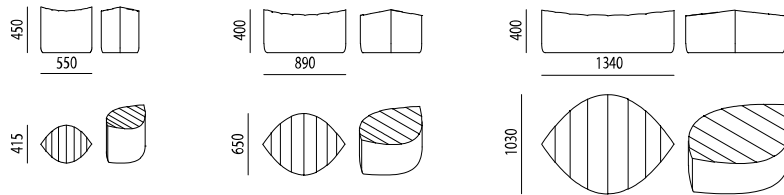

Ostoa
Soft Seating

asset
space becomes place

AKABA

Ostoia Pouf

Poufs collection available in 3 different dimensions: S, M y L.

Structure 2 density cut foam block.

Base 10mm thick wood.

Glides polypropylen.

Upholstery See manufacturers' specifications for fabrics.

ENVIRONMENTAL CERTIFICATES

ISO 14006 Ecodesign.

EPD (Declaración medioambiental de producto, Environmental product declaration).

MEASURES

OSTOA POUF

SPECS

Product weight:

Pouf S 4,2 kg
Pouf M 9,3 kg
Pouf L 19 kg

Packaging Information:

Pouf S 560x460x590
Pouf M 570x670x770
Pouf L 1050x1200x700

Number of chairs per box:

1

Footage for upholstered versions (COM):