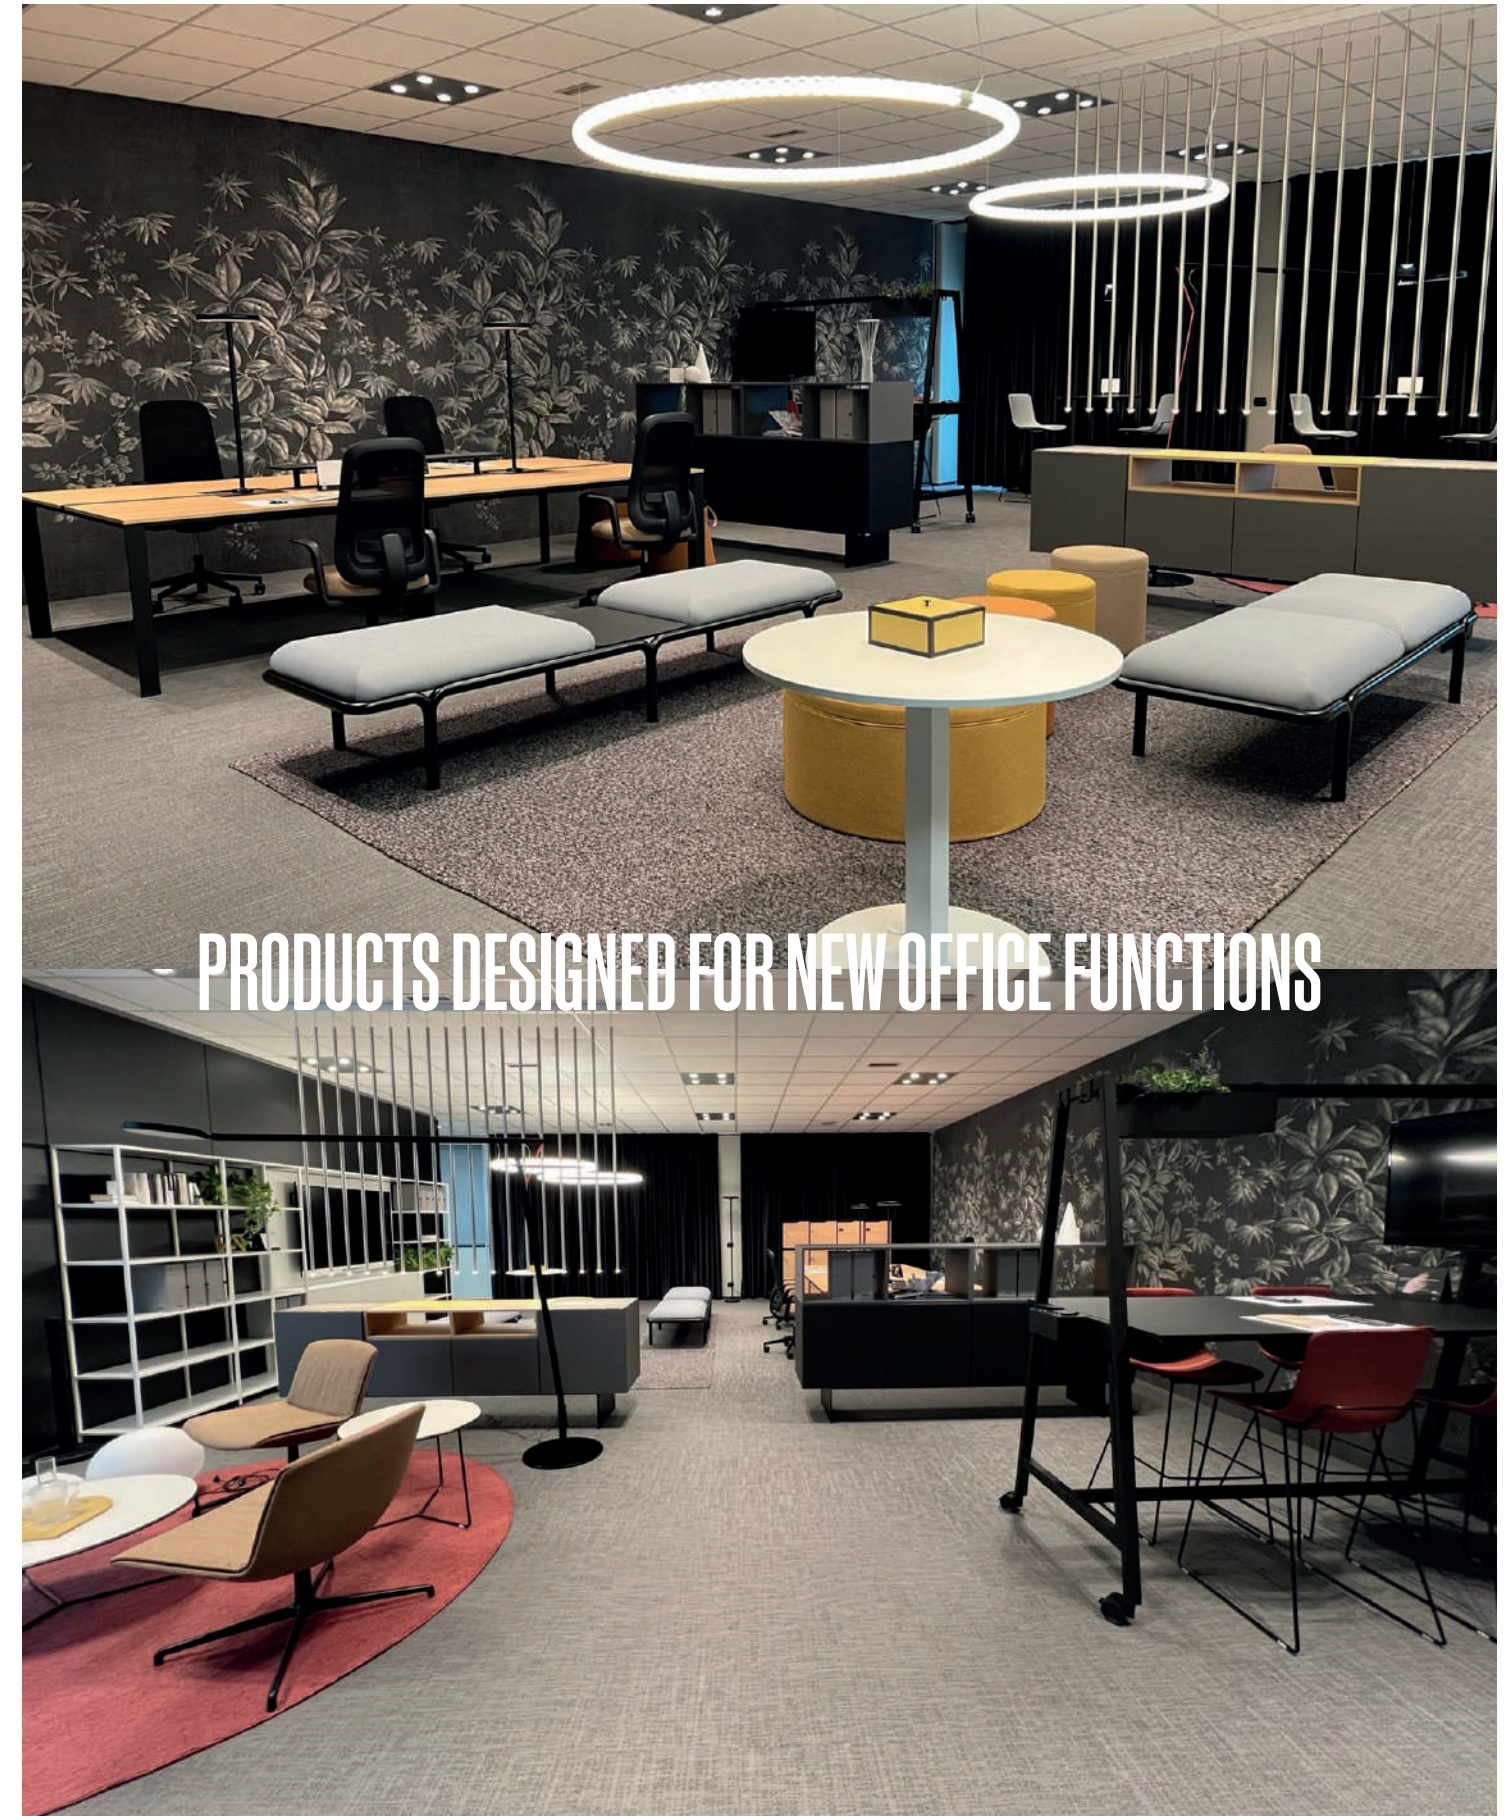

Knot
Workstation

asset
space becomes place

WORK SHARE LEARN ZONE OUT

L'ufficio ibrido si apre
a nuove ergonomie
(uomo-funzione)

Comfort, concentrazione, relazione,
aggregazione, condivisione, interazione.

The hybrid office opens up
to new ergonomic perspectives,
changing the way people
use their furniture.

Comfort, concentration, relationship-building,
aggregation, sharing and interaction.

MEWE

WE BELIEVE IN