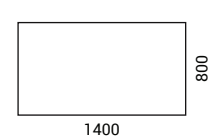

Supplementary unit