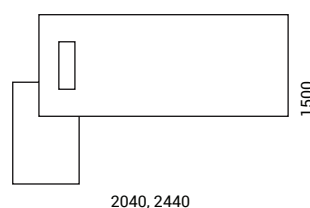

With fixed pedestal L/H