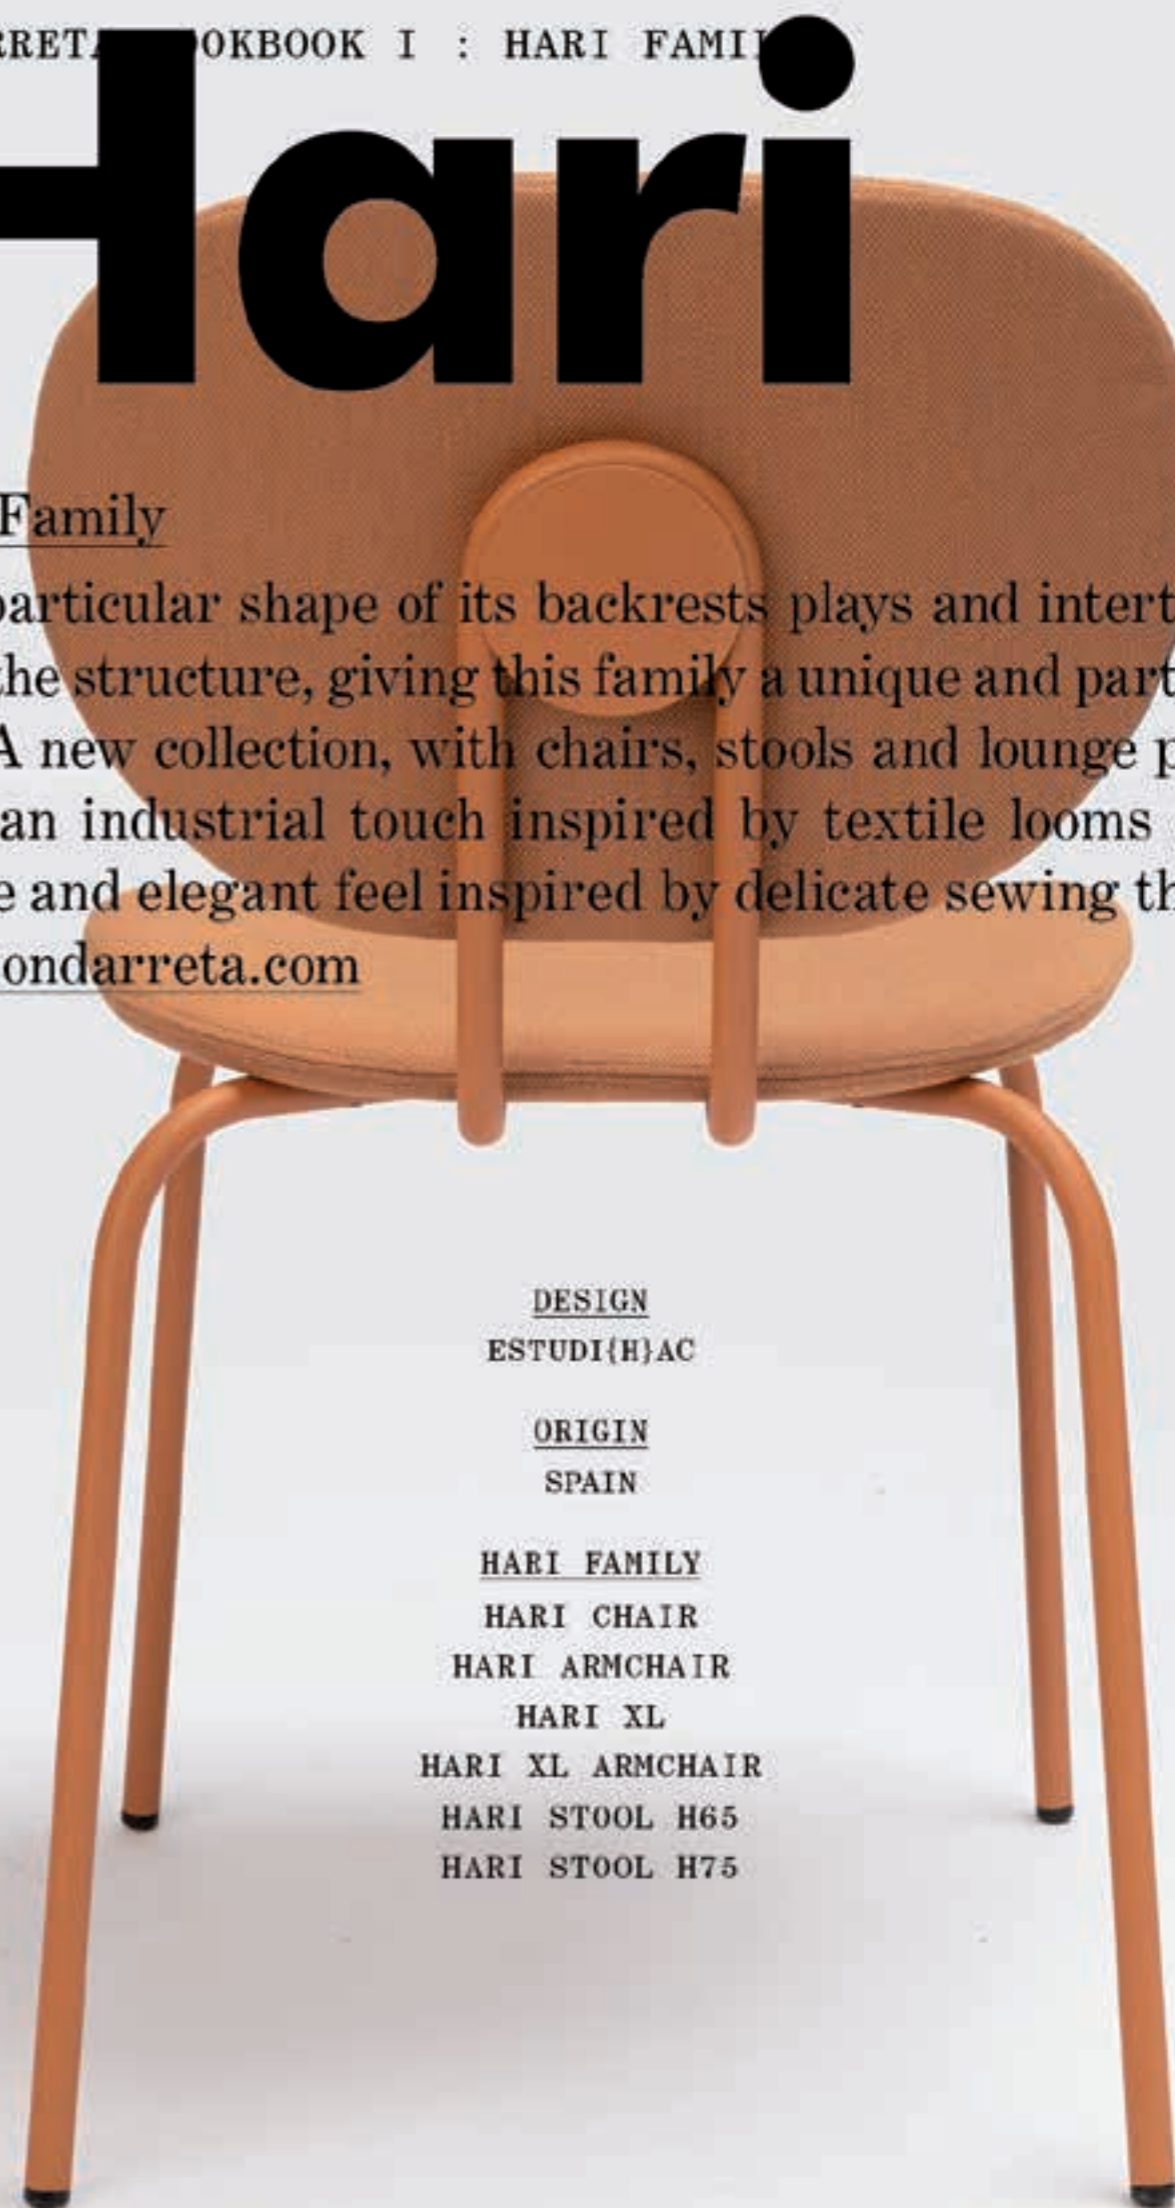

DESIGN
ESTUDI{H}AC

ORIGIN
SPAIN

HARI FAMILY
HARI CHAIR
HARI ARMCHAIR
HARI XL
HARI XL ARMCHAIR
HARI STOOL H65
HARI STOOL H75

ondarreta